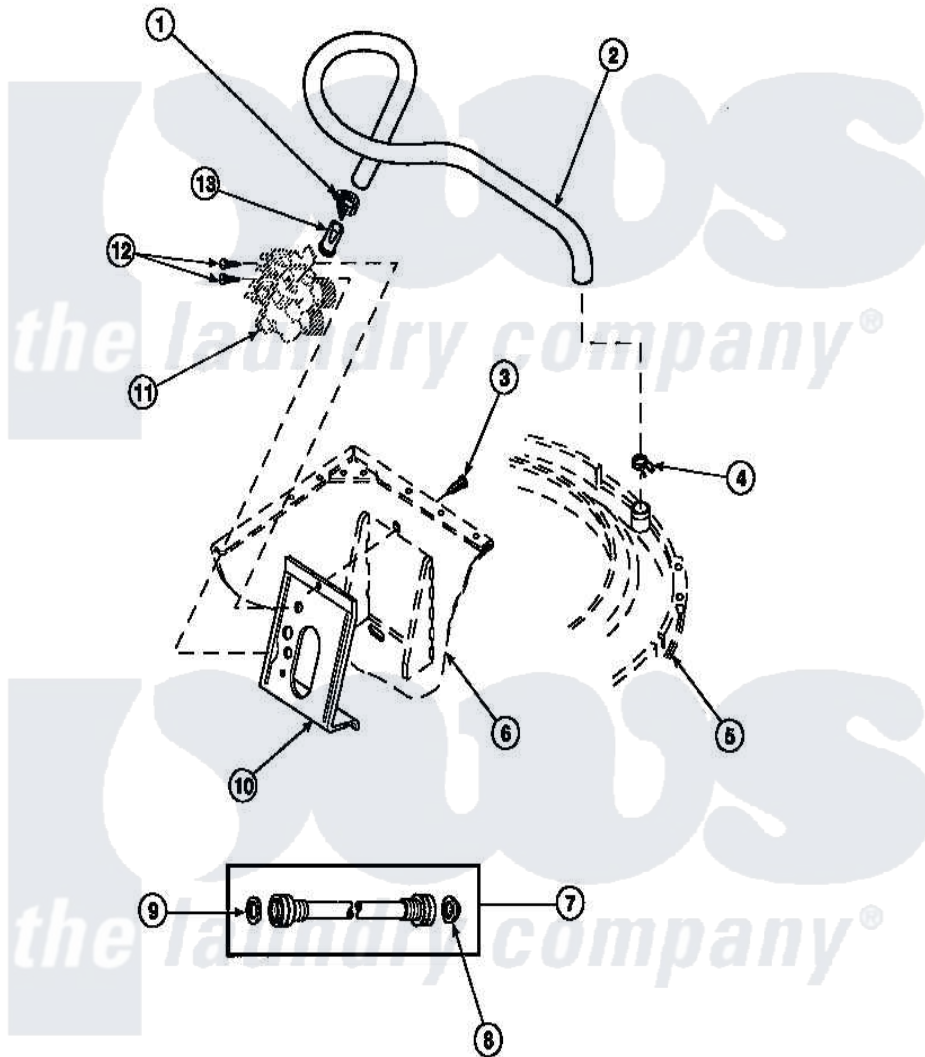

Amana LW8203L2 (BOM: PLW8203L2 B) 17 - INLET/FILL HOSE & MIXING VLV MTG BRKT

Amana Residential Amana LW8203L2 (BOM: PLW8203L2 B) Washer Parts Parts Diagram 17 - INLET/FILL HOSE & MIXING VLV MTG BRKT
 Click on the part number to view part

Item	Original Part Number	Replaced By	Status	Part Description
1	36801	596669		Clamp, Manifold
2	35874	38155		Hose, Mix Valve To TU
3	33562	27001200		Screw
4	29210			Hose Clamp
5	36025P			Assembly, Tub Coverand Gasket
6	34475P		Not Available	CABINET
7	20618	21001467		Hose- 10'
"	20617		Not Available	HOSE, INLET (8 FT)
"	28330P	202860		Inlet Hose Assembly
8	28605	22002960		Strainer, Washer Inlet
9	20290	Y013783		Washer, Inlet Hose
10	34972	39407		Bracket, Valve
11	34963	34963P		Valve Mixing Package
12	501086	00767		Screw, 8A X 3/8 HeX Washer