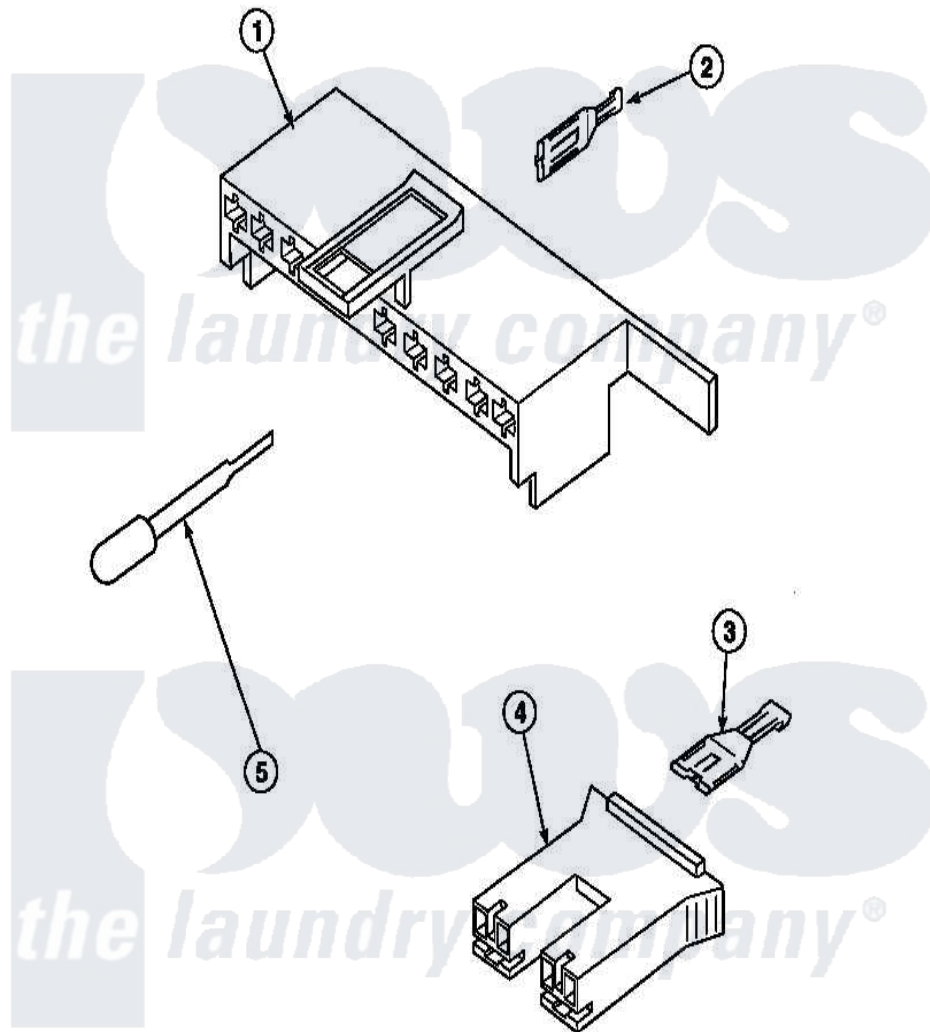

**Amana LW8203L2 (BOM: PLW8203L2 B) 19 - MIXING VALVE & MOTOR
CONN BLOCKS, TERM**

Amana Residential Amana LW8203L2 (BOM: PLW8203L2 B) Washer Parts Parts Diagram 19 - MIXING VALVE & MOTOR CONN BLOCKS, TERM
Click on the part number to view part

Item	Original Part Number	Replaced By	Status	Part Description
1	34677			10 Circuit Plug
2	Y00188			Molex Terminal
3	Y00121		Not Available	SPADE TERMINAL(12 GAUGE) (1/4 INCH-(2) 18 GAUGE WIRES O
4	34676			Plug
"	34675		Not Available	PLUG
5	283P4			Terminal Extractor Tool