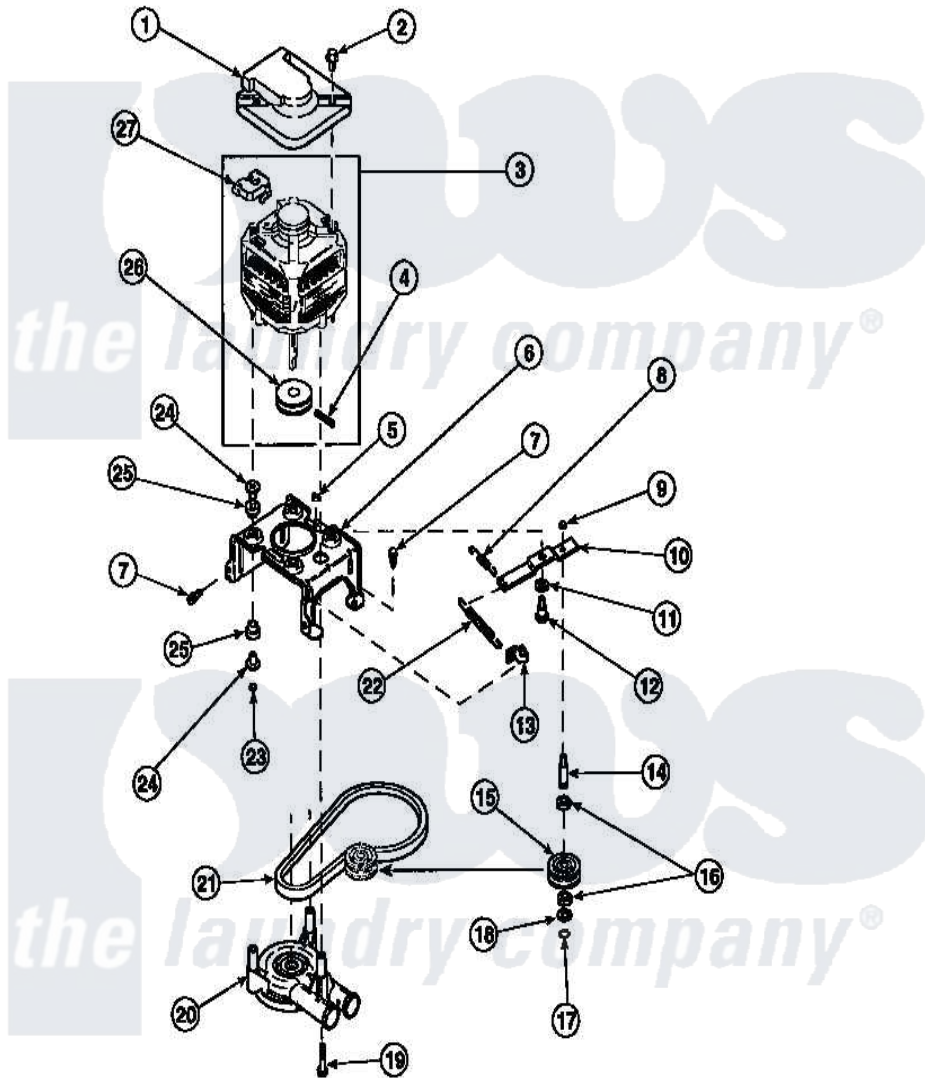

Amana LW8203L2 (BOM: PLW8203L2 B) 20 - MOTOR, MTG BRKT, BELT, PUMP & IDLER ASSY

Amana Residential Amana LW8203L2 (BOM: PLW8203L2 B) Washer Parts Parts Diagram 20 - MOTOR, MTG BRKT, BELT, PUMP & IDLER ASSY
 Click on the part number to view part

Item	Original Part Number	Replaced By	Status	Part Description
1	34754	40112301		Shield, Motor
2	36639	4312464		Screw
3	34571P	27001215		Motor W/Pulley
4	23750			Pin, Roll
5	52566	27001225		Nut, Jam Mid Lock 1/4-20
6	34890		Not Available	BRACKET,MOTOR MOUNT
"	37415P			Kit, Motor Brkt
"	37415	37415P		Kit, Motor Brkt
7	Y31645	27001200		Screw
8	30620		Not Available	SPRING,IDLER LEVER HEL
9	28803	2221070		Clamp, Nylon
10	31054	40041002		Lever, Idler
"	37443	40041002		Lever, Idler
11	81392	40054701		Washer
12	27229	40038901		Screw, 1/4-20

13	28849		Clip, Spring
14	28802		Shaft, Idler
15	28800	Not Available	WHEEL, IDLER
16	Y29443		Washer, Felt
17	23748		Ring, Retaining
18	52549		Washer, 501 ID X3/4 Odx
19	Y34565	40063701	Screw, 10-16 x 1.75
20	36863P	27001233	Pump
21	28808		Belt, Agitate And Spin
22	37366		Spring, Idler
"	37606		Spring, Idler Lever
23	35423	3400029	Nut, Adapter Plate
24	34791		Post, Mount-Motor
25	34788		Mount, Motor
26	27171	Not Available	PULLEY, MOTOR
27	35632	Not Available	SWITCH, MOTOR