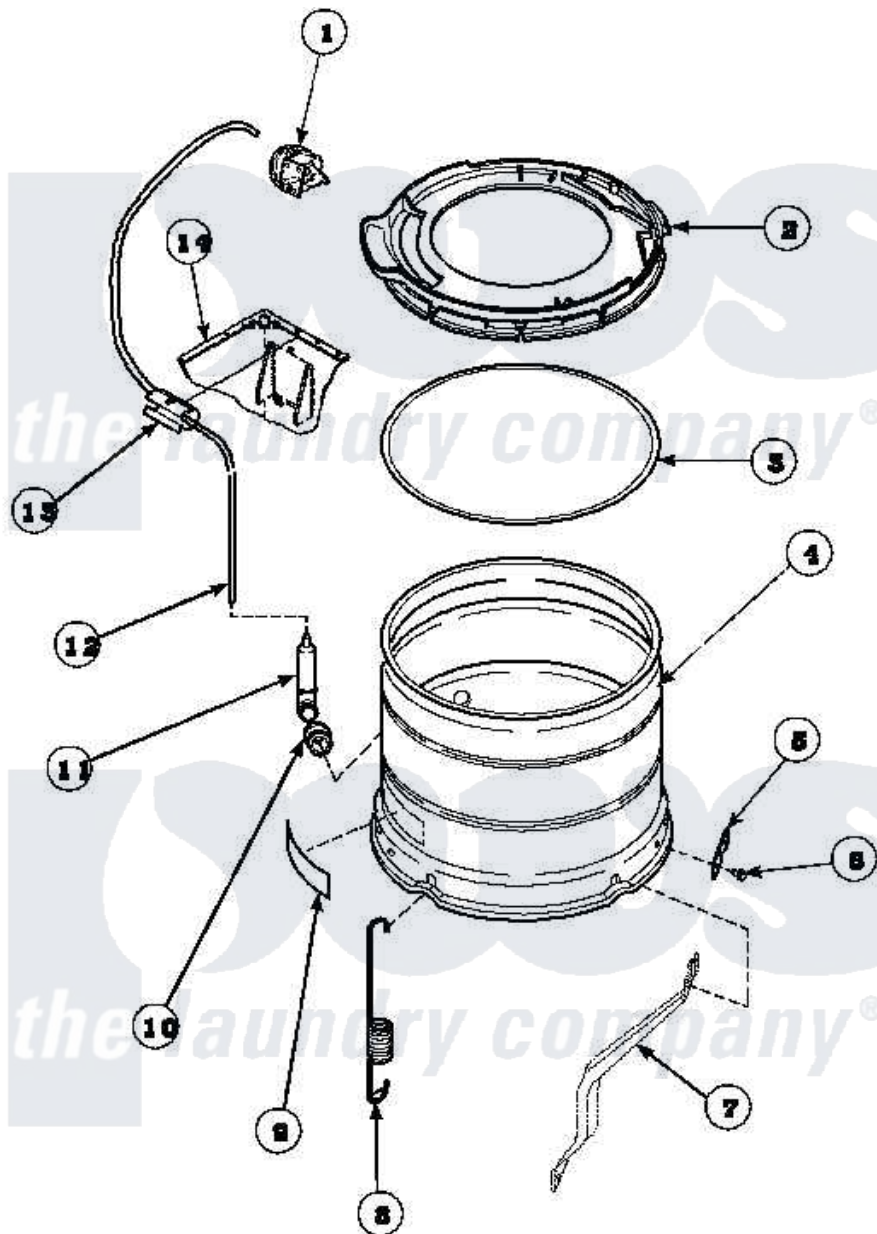

# Amana LW8203L2 (BOM: PLW8203L2 B) 21 - OUTER TUB, COVER AND PRESSURE HOSE

Amana Residential Amana LW8203L2 (BOM: PLW8203L2 B) Washer Parts Parts Diagram 21 - OUTER TUB, COVER AND PRESSURE HOSE

Click on the part number to view part

Item	Original Part Number	Replaced By	Status	Part Description
1	36045	<a href="#">40055101</a>		Switch, Pressure
2	<a href="#">36025P</a>			Assembly, Tub Cover and Gasket
3	<a href="#">32857</a>			Gasket, Tub Cover Small
4	<a href="#">34438P</a>			Assembly, Outer Tub
5	<a href="#">27926</a>			Plate, Leg .063
6	35369	<a href="#">40128701</a>		Screw, 5/16-18 X .50
7	34471		Not Available	LEG,SUPPORT
8	<a href="#">35948</a>			Spring, Leg-Large Tub
9	500049		Not Available	STICKER
10	29175	<a href="#">40037801</a>		Grommet
11	30907	<a href="#">40008501</a>		Assembly, Pressure Bulb
12	29213	<a href="#">39125</a>		Tubing 31
13	36985		Not Available	CLIP, HOSE
14	34475P		Not Available	CABINET