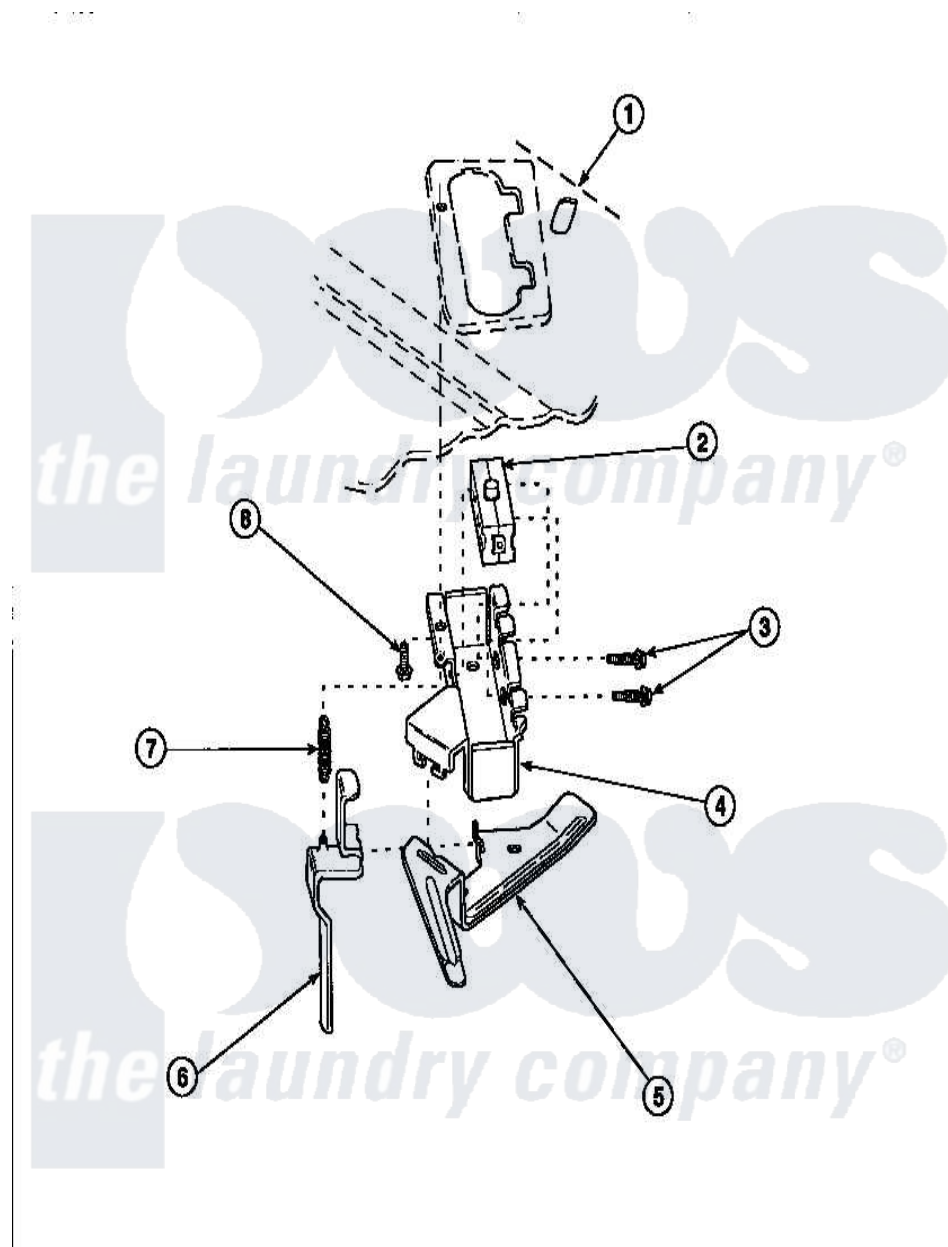

Amana LW8203L2 (BOM: PLW8203L2 B) 22 - OUT-OF-BALANCE SWITCH

Amana Residential Amana LW8203L2 (BOM: PLW8203L2 B) Washer Parts Parts Diagram 22 - OUT-OF-BALANCE SWITCH

[Click on the part number to view part](#)

Item	Original Part Number	Replaced By	Status	Part Description
1	34902P		Not Available	TOP
2	33445	27001095		Switch, Lid
3	36510			Screw
4	36497P			Kit, Switch Holder
5	33441			Arm, Actuator
6	33442			Lever, Unbalanced Load
7	33443			Spring
8	23962	W10116760		Screw