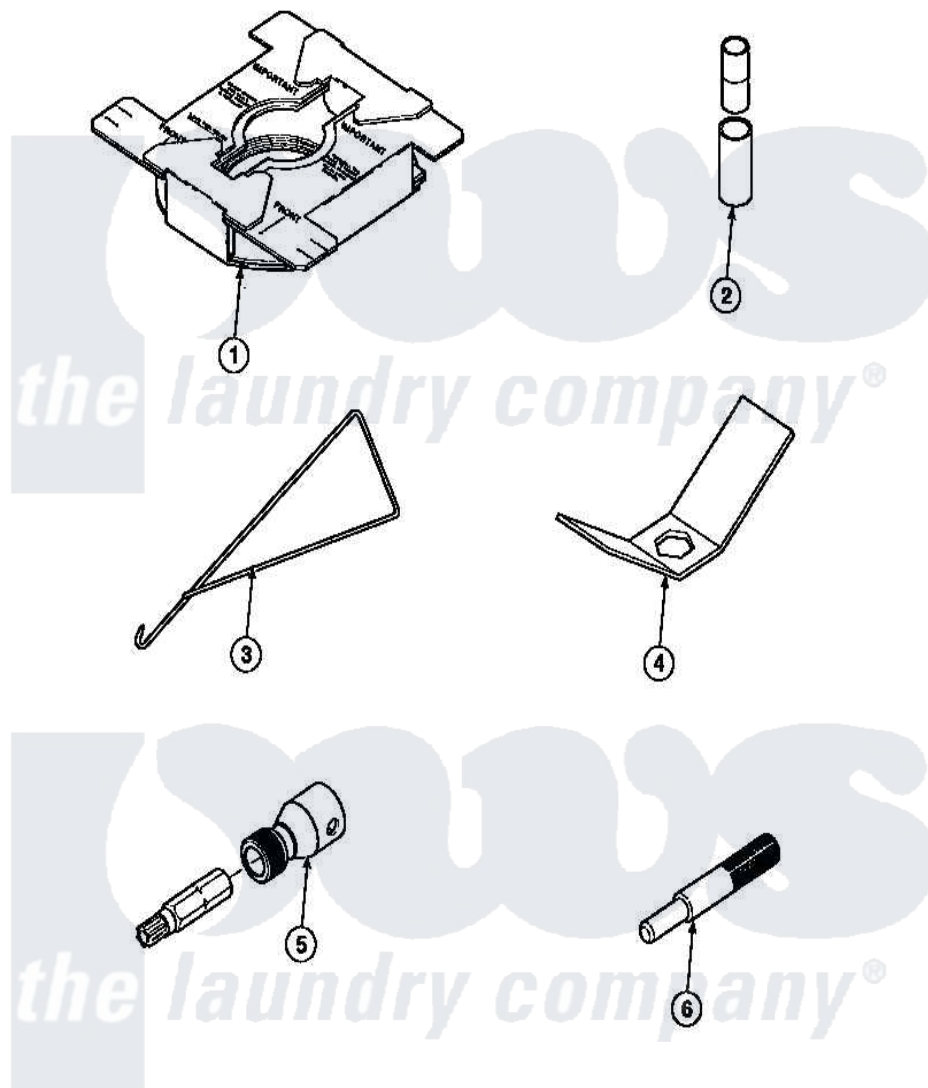

Amana LW8203L2 (BOM: PLW8203L2 B) 24 - SPECIAL TOOLS

Amana Residential Amana LW8203L2 (BOM: PLW8203L2 B) Washer Parts Parts Diagram 24 - SPECIAL TOOLS
 Click on the part number to view part

Item	Original Part Number	Replaced By	Status	Part Description
1	36926		Not Available	BRACE, SHIPPING
2	242P4			Installer, Spring
3	289P4	321P4		Hook, Spring
4	237P4	306P4		Hex Wrench
5	282P4			T25 Tamper Resistant Bit
"	24161			Torx Bit Holder
6	305P4		Not Available	TOOL, TRANSMISSION PI
NI	555P3	725P3		Kit