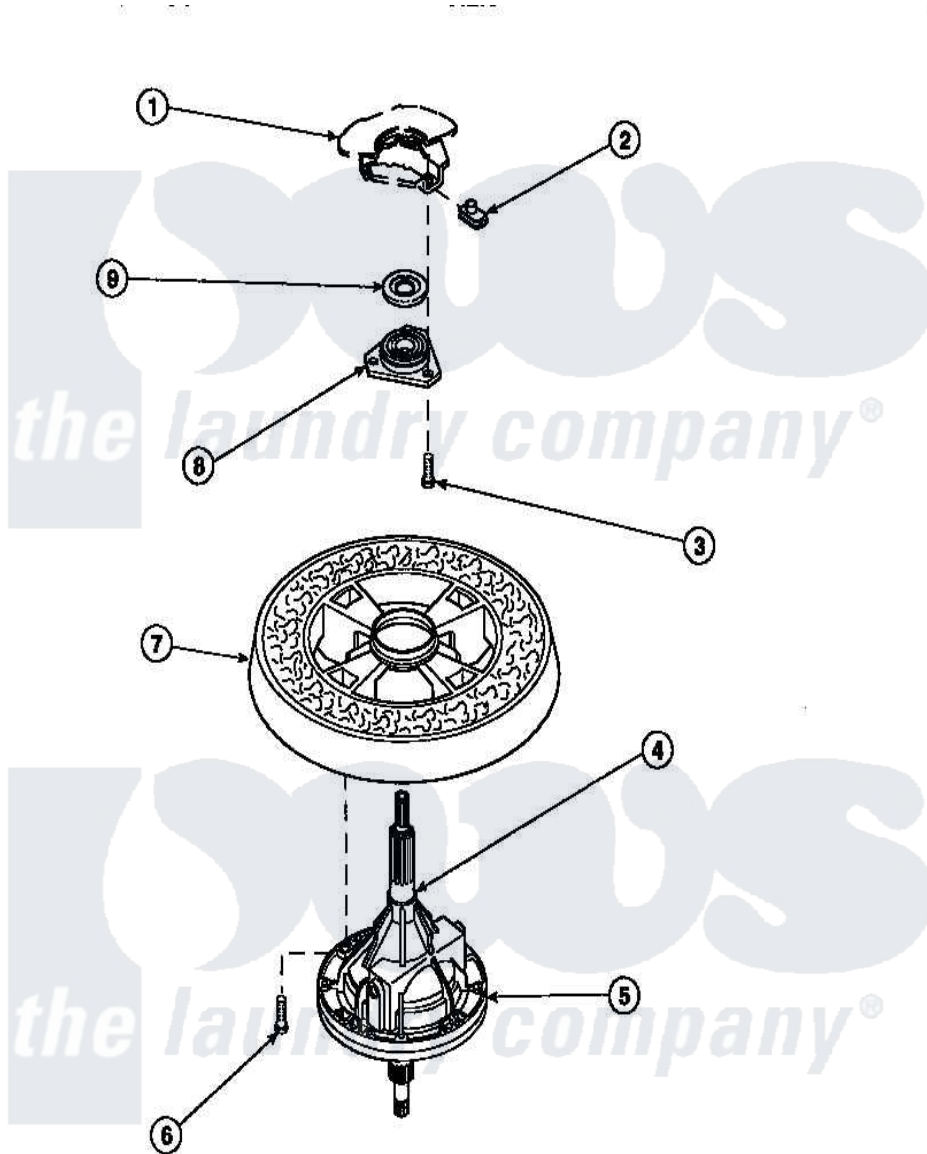

Amana LW8203L2 (BOM: PLW8203L2 B) 27 - TRANSMISSION ASSY AND BALANCE RING

Amana Residential Amana LW8203L2 (BOM: PLW8203L2 B) Washer Parts Parts Diagram 27 - TRANSMISSION ASSY AND BALANCE RING

Click on the part number to view part

Item	Original Part Number	Replaced By	Status	Part Description
1	34438P			Assembly, Outer Tub
2	27222			Nut, Retainer 5/16-18
3	36991	3400500		Bolt, 3405245 5/16-18 X 3/4
4	27604P			Never-Seeze 1 Oz Tube
5	34526P			Assembly, Transmission
6	37047		Not Available	SCREW, CAP
7	34731		Not Available	ASSY,BALANCE RING-COMPL
8	27182	40004201P		Main Bearing Assembly
9	27187			Flinger