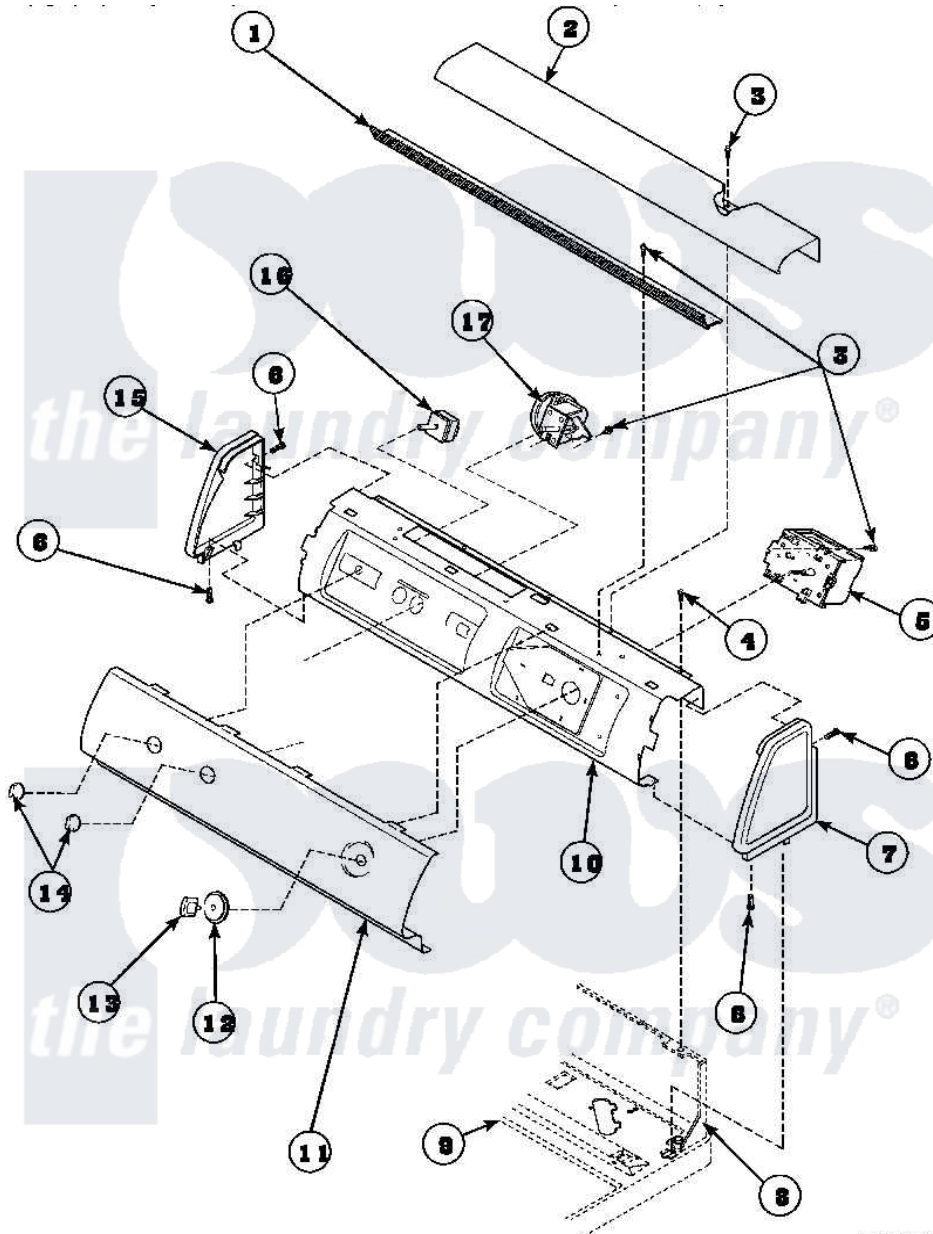

Amana LW8203L2 (BOM: PLW8203L2A) 09 - GRAPHIC PANEL, CTRL MTG PLATE AND CTRLS

Amana Residential Amana LW8203L2 (BOM: PLW8203L2A) Washer Parts Parts Diagram 09 - GRAPHIC PANEL, CTRL MTG PLATE AND CTRLS

Click on the part number to view part

Item	Original Part Number	Replaced By	Status	Part Description
1	Y34826		Not Available	DIFFUSER,LAMP-CLEAR
2	34824		Not Available	TOP COVER
3	23962	W10116760		Screw
4	34904	489355		Screw, 8 X 1/2
5	31239	31239P		Timer 3 Cycle Package
6	501086	90767		Screw, 8A X 3/8 HeX Washer Head Tapping
7	34817		Not Available	END CAP(RIGHT)
8	34903		Not Available	PANEL, BACK HOOD (USE 37782)
9	34902_P		Not Available	CABINET TOP
10	34821		Not Available	CONTROL MOUNTING PLATE
11	36613		Not Available	GRAPHIC PANEL
12	36700		Not Available	TIMER KNOB SKIRT
13	35333		Not Available	TIMER KNOB

14	36701	Not Available	KNOB, TEMP
15	34818	Not Available	END CAP(LEFT)
16	35115		Switch, TemPerature 3 P
17	36045	40055101	Switch, Pressure