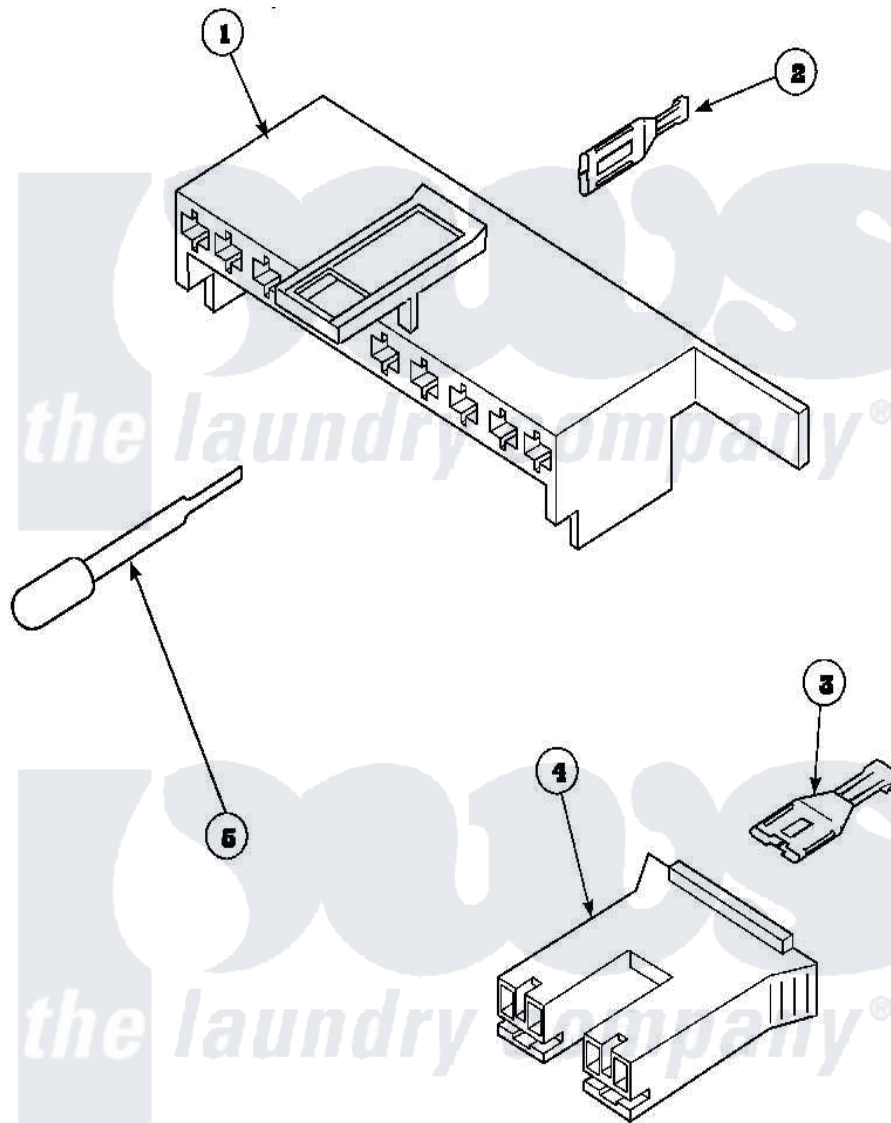

**Amana LW8203L2 (BOM: PLW8203L2A) 11 - MIXING VLV, CONN
BLOCKS, TERM, EXTRACTOR**

Amana Residential Amana LW8203L2 (BOM: PLW8203L2A) Washer Parts Parts Diagram 11 - MIXING VLV, CONN
BLOCKS, TERM, EXTRACTOR
Click on the part number to view part

W1248284

Item	Original Part Number	Replaced By	Status	Part Description
1	34677			10 Circuit Plug
2	Y00188			Molex Terminal
3	Y00121		Not Available	SPADE TERMINAL(12 GAUGE) (1/4 INCH-(2) 18 GAUGE WIRES O
4	34676			Plug
"	34675		Not Available	PLUG
5	283P4			Terminal Extractor Tool
NI	36484			Harness Hood
"	36278			Harness, Wire