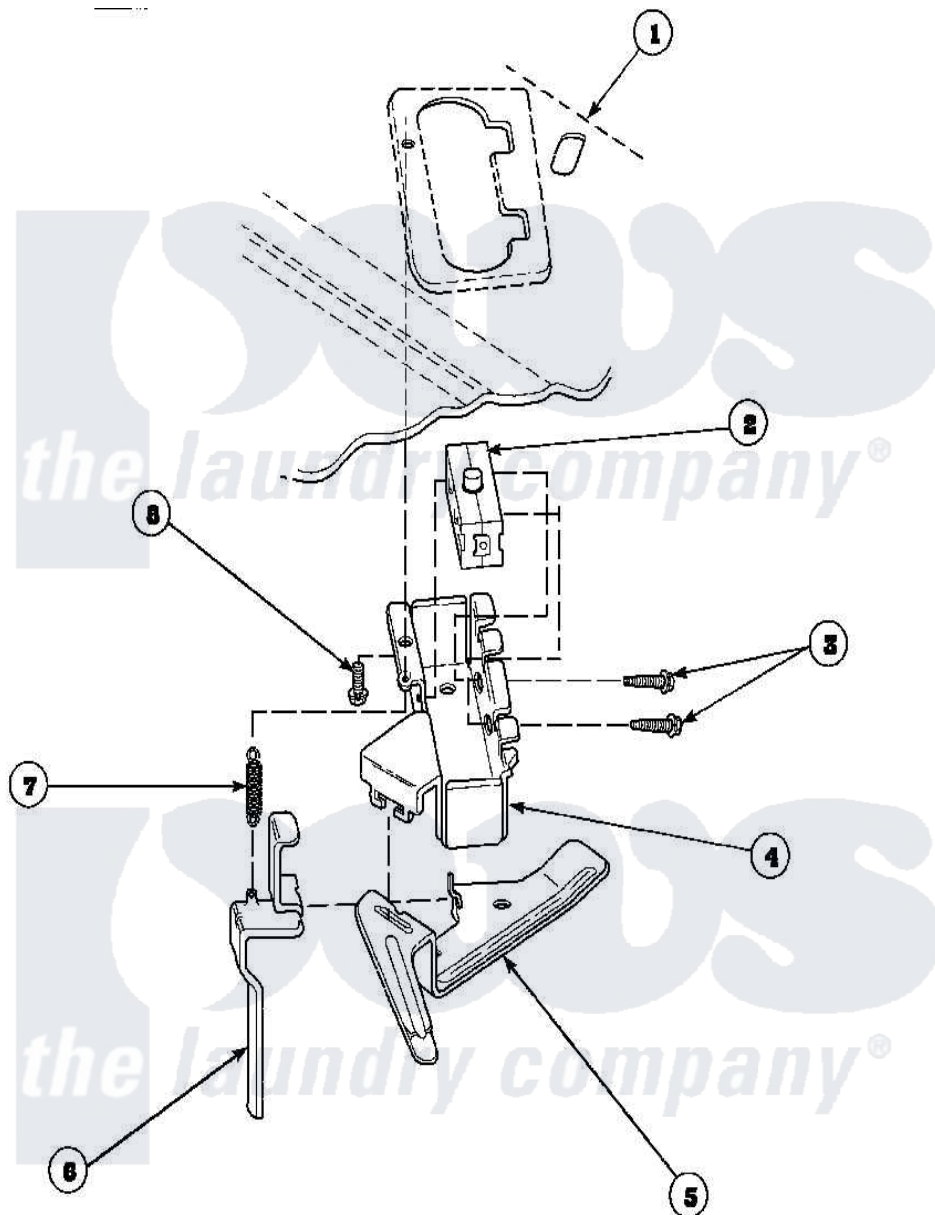

Amana LW8203L2 (BOM: PLW8203L2A) 14 - OUT-OF-BALANCE SWITCH

Amana [Residential Amana LW8203L2 \(BOM: PLW8203L2A\) Washer Parts](#) Parts Diagram 14 - OUT-OF-BALANCE SWITCH

W240223A

[Click on the part number to view part](#)

Item	Original Part Number	Replaced By	Status	Part Description
1	34902_P		Not Available	CABINET TOP
2	33445	27001095		Switch, Lid
3	36510			Screw
4	36497P			Kit, Switch Holder
5	33441			Arm, Actuator
6	33442			Lever, Unbalanced Load
7	33443			Spring
8	23962	W10116760		Screw