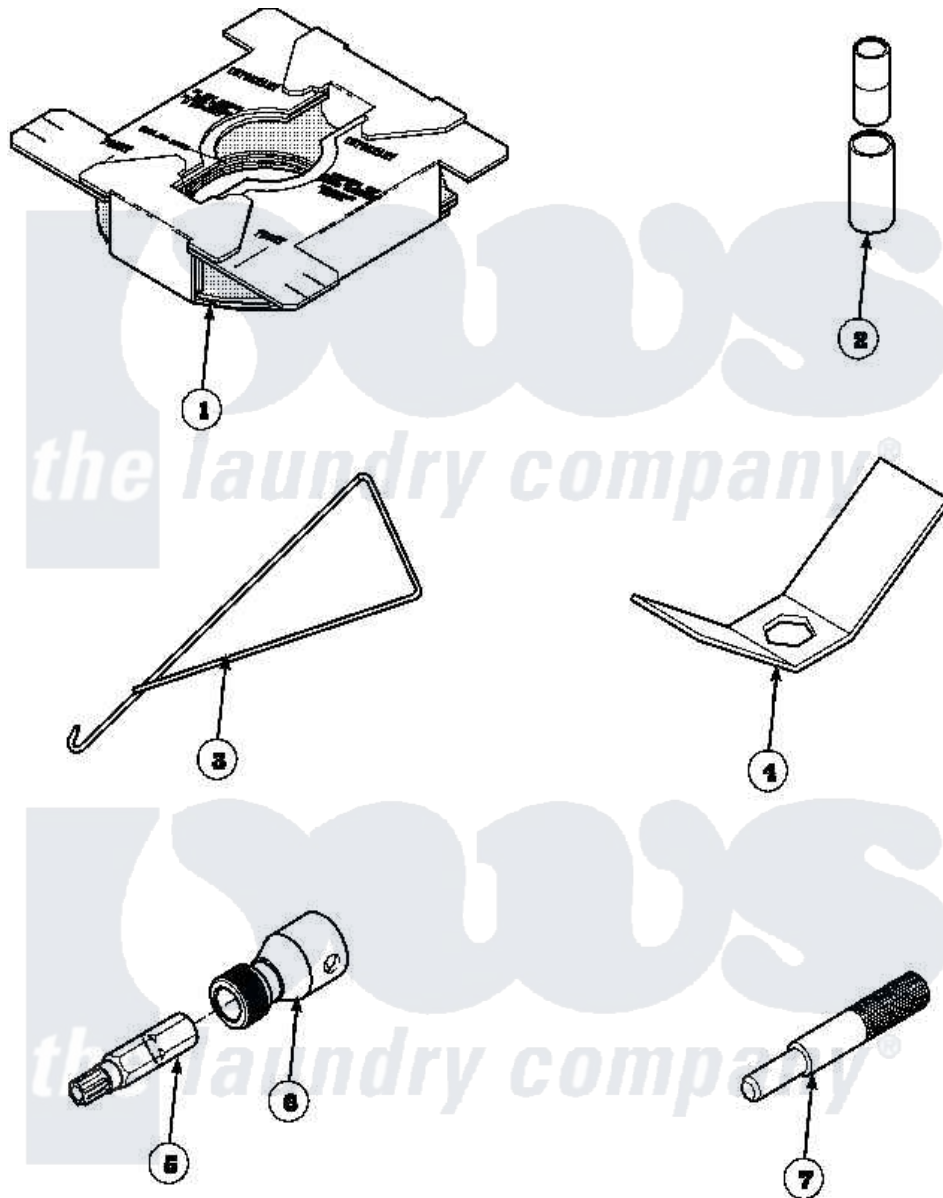

Amana LW8203L2 (BOM: PLW8203L2A) 16 - SPECIAL TOOLS

Amana Residential Amana LW8203L2 (BOM: PLW8203L2A) Washer Parts Parts Diagram 16 - SPECIAL TOOLS
 Click on the part number to view part

W1030588

Item	Original Part Number	Replaced By	Status	Part Description
1	36926		Not Available	BRACE, SHIPPING
2	242P4			Installer, Spring
3	289P4	321P4		Hook, Spring
4	237P4	306P4		Hex Wrench
5	282P4			T25 Tamper Resistant Bit
6	24161			Torx Bit Holder
7	305P4		Not Available	TOOL, TRANSMISSION PI
NI	555P3	725P3		Kit