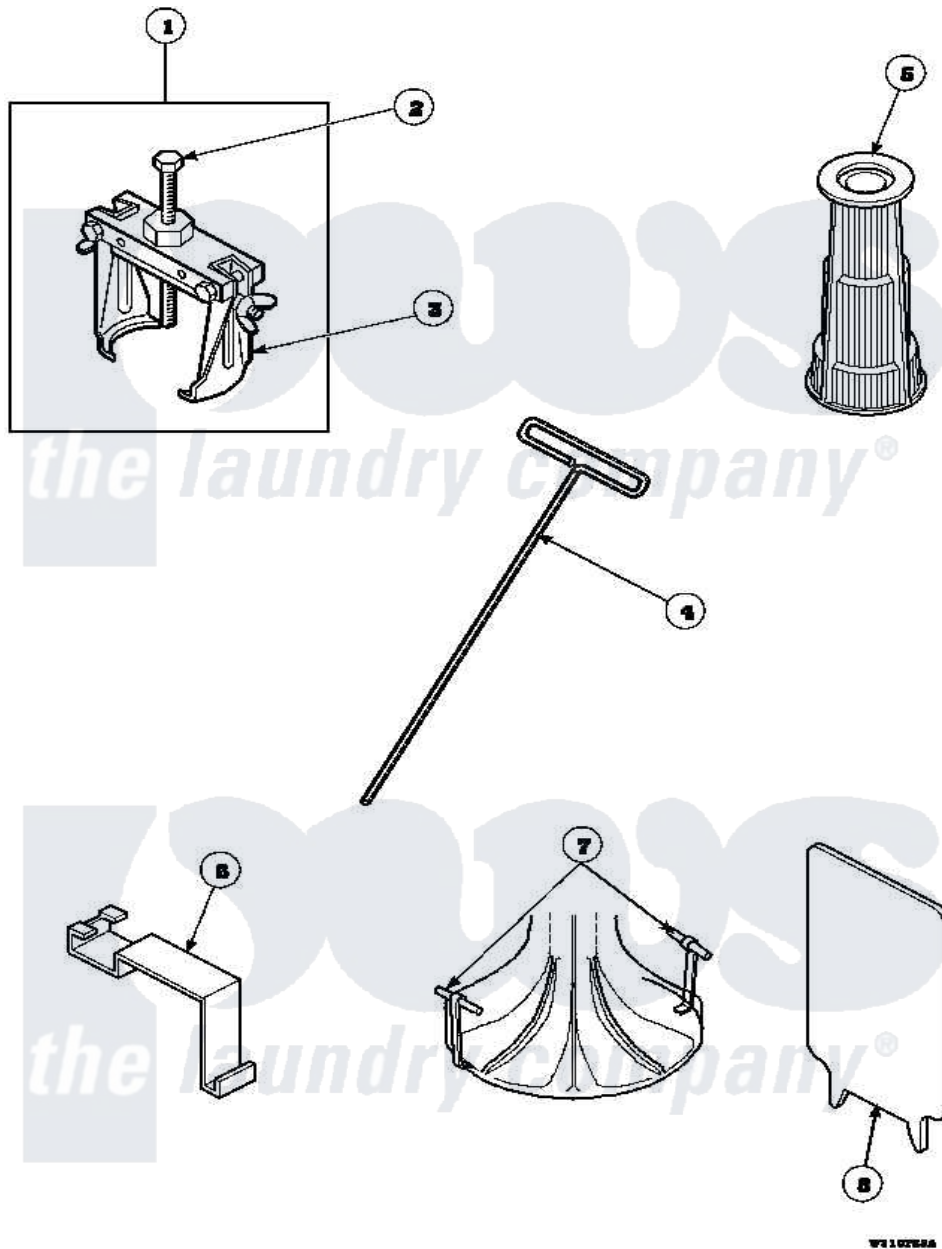

Amana LW8203L2 (BOM: PLW8203L2A) 17 - SPECIAL TOOLS

Amana Residential Amana LW8203L2 (BOM: PLW8203L2A) Washer Parts Diagram 17 - SPECIAL TOOLS
 Click on the part number to view part

Item	Original Part Number	Replaced By	Status	Part Description
1	294P4			Bell Tool
2	294P4B			Drive Bell Bolt
3	294P4A			Jaw, Drive Bell Tool
4	291P4		Not Available	WRENCH, T - ALLEN
5	293P4			Seal Tool
6	273P4			Tub Cover Gasket Tool
7	254P4P			Agitator Hooks
8	272P4			Tool, Lid Switch Instal
NI	555P3	725P3		Kit