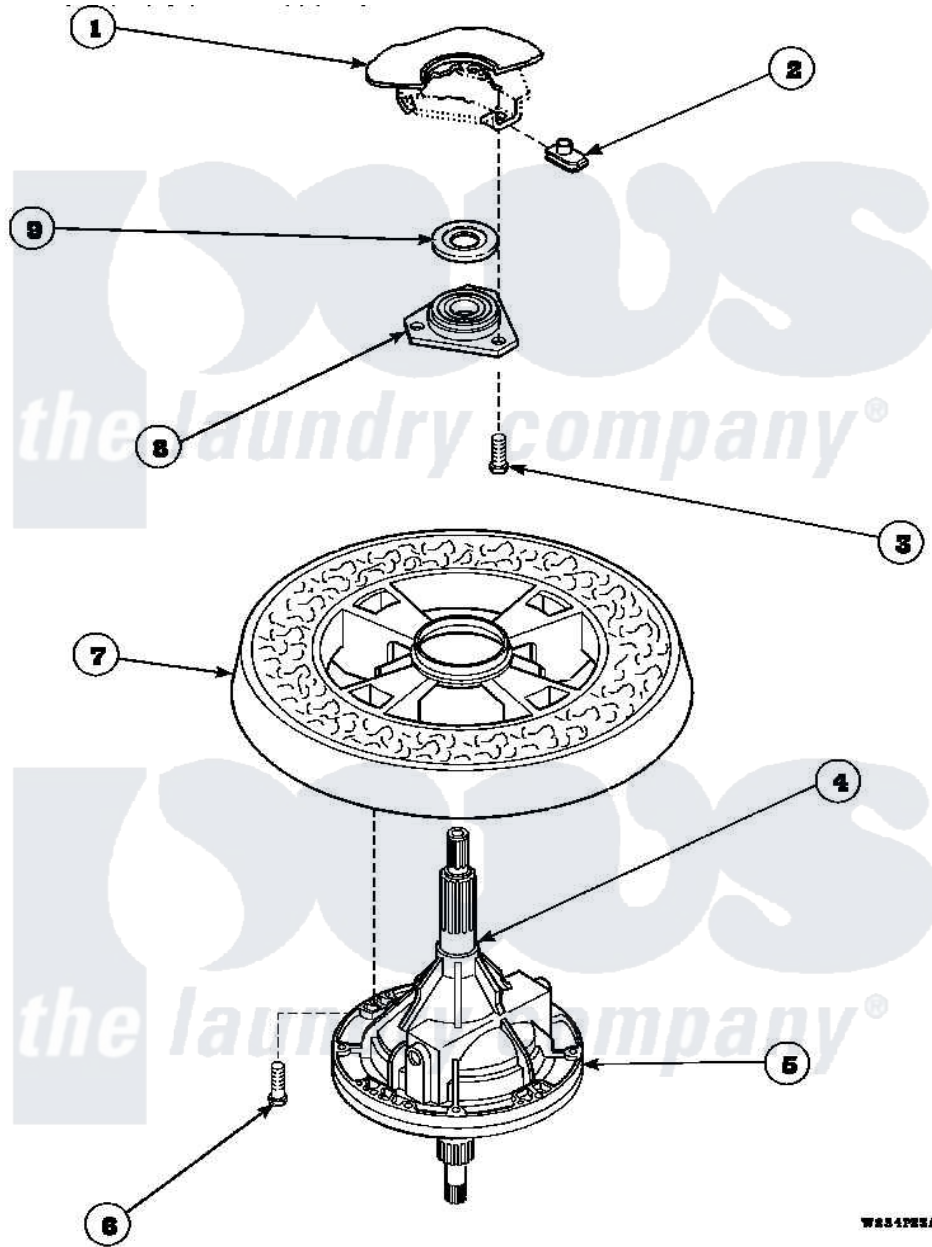

Amana LW8203L2 (BOM: PLW8203L2A) 19 - TRANSMISSION ASSY AND BALANCING RING

Amana Residential Amana LW8203L2 (BOM: PLW8203L2A) Washer Parts Parts Diagram 19 - TRANSMISSION ASSY AND BALANCING RING

Click on the part number to view part

Item	Original Part Number	Replaced By	Status	Part Description
1	34438P			Assembly, Outer Tub
2	27222			Nut, Retainer 5/16-18
3	36991	3400500		Bolt, 3405245 5/16-18 X 3/4
4	27604P			Never-Seeze 1 Oz Tube
5	34526P			Assembly, Transmission
6	37047		Not Available	SCREW, CAP
7	34731		Not Available	ASSY,BALANCE RING-COMPL
8	27182	40004201P		Main Bearing Assembly
9	27187			Flinger