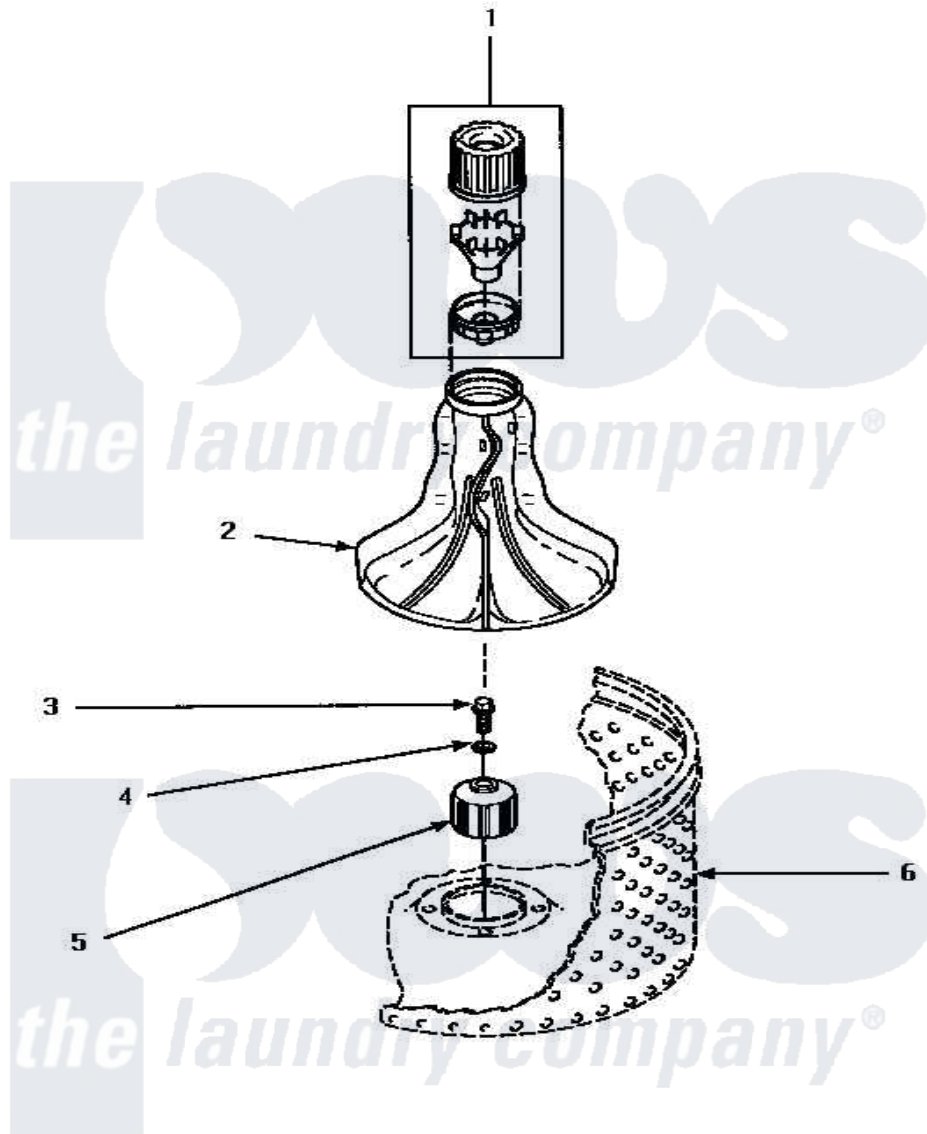

Amana LW8203W (BOM: P1163212W W) 02 - AGITATOR & DRIVE BELL

AGITATOR AND DRIVE BELL

Amana [Residential Amana LW8203W \(BOM: P1163212W W\) Washer Parts](#) Parts Diagram 02 - AGITATOR & DRIVE BELL

[Click on the part number to view part](#)

Item	Original Part Number	Replaced By	Status	Part Description
1	34155	40002101W		Assembly, Fabric Softner
2	33174	40000501W		Agitator, Flex Vane
3	34288	40065102		Screw, Shoulder 1/4
4	36472			O-Ring
5	34504P	R9900189		Kit, Drive Bell And Seal
6	Y00000000		Not Available	SEE NOTE WASHTUB