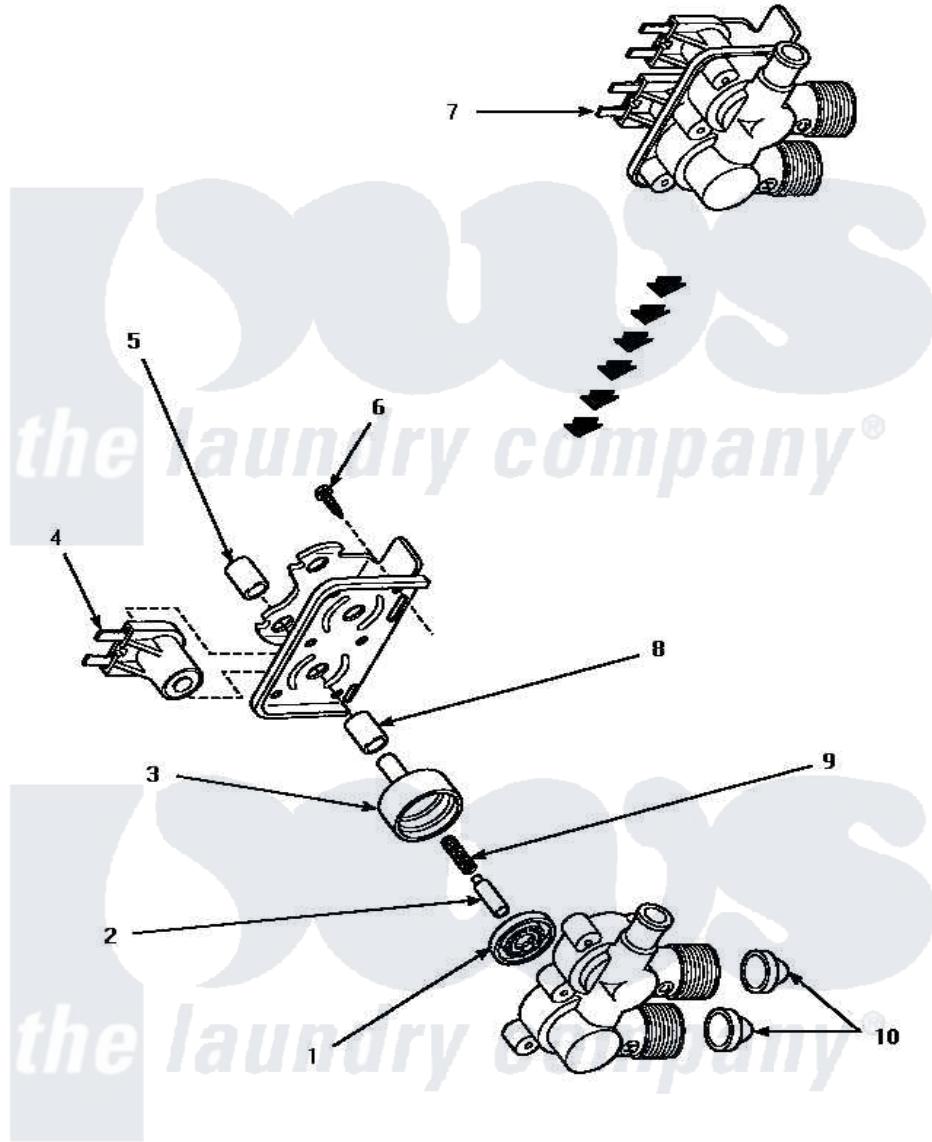

# Amana LW8203W (BOM: P1163212W W) 10 - MIXING VALVE ASSY

## MIXING VALVE ASSEMBLY

Amana Residential Amana LW8203W (BOM: P1163212W W) Washer Parts Parts Diagram 10 - MIXING VALVE ASSY

Click on the part number to view part

Item	Original Part Number	Replaced By	Status	Part Description
1	24134		Not Available	DIAPHRAGM
2	24132		Not Available	ARMATURE
3	<a href="#">24130</a>			Guide, Armature
4	33930A	<a href="#">33930</a>		Valve, Mixing
5	24128		Not Available	SLEEVE, LONG
6	25817C		Not Available	SCREW
7	34963	<a href="#">34963P</a>		Valve Mixing Package
8	24129		Not Available	SLEEVE, SHORT
9	23224E		Not Available	SPRING
10	24122	<a href="#">22002960</a>		Strainer, Washer Inlet