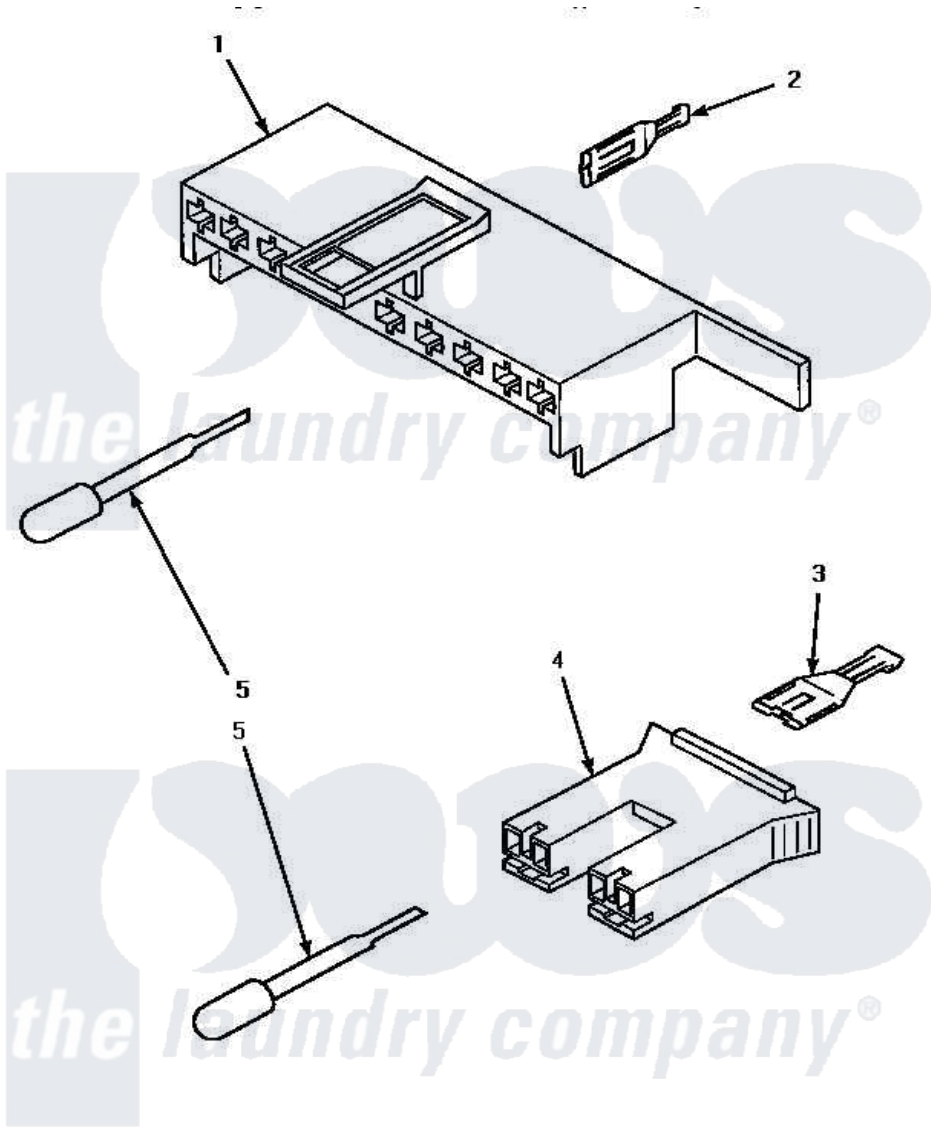

Amana LW8203W (BOM: P1163212W W) 11 - MIXING VLV & MTR CONN BLOCKS/TERM & TOOL

MIXING VALVE AND MOTOR CONNECTION BLOCKS, TERMINALS AND TERMINAL EXTRACTOR TOOL

Amana Residential Amana LW8203W (BOM: P1163212W W) Washer Parts Parts Diagram 11 - MIXING VLV & MTR CONN BLOCKS/TERM & TOOL

Click on the part number to view part

Item	Original Part Number	Replaced By	Status	Part Description
1	34677			10 Circuit Plug
2	Y00188			Molex Terminal
3	Y00121		Not Available	SPADE TERMINAL(12 GAUGE) (1/4 INCH-(2) 18 GAUGE WIRES O
4	34676			Plug
"	34675		Not Available	PLUG
5	283P4			Terminal Extractor Tool