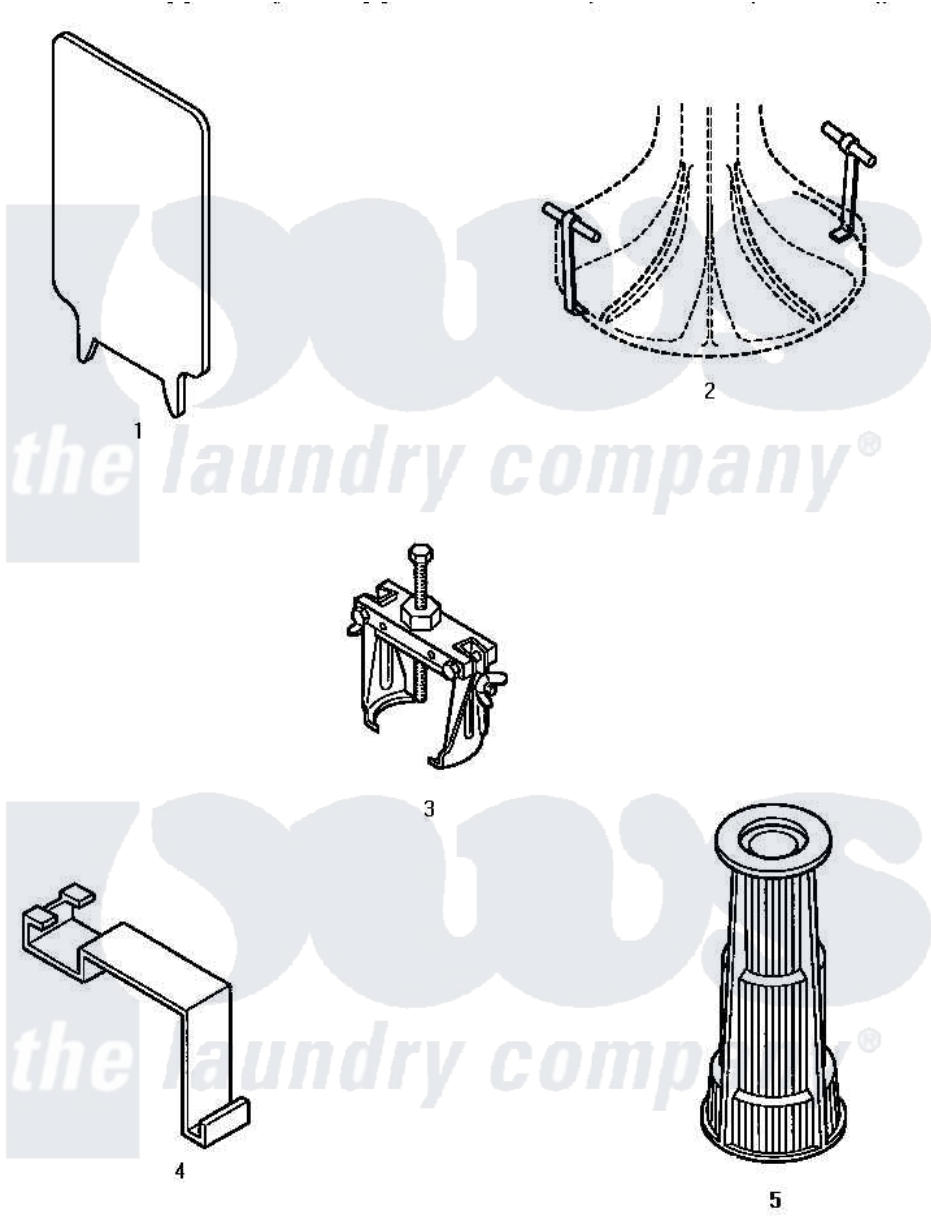

Amana LW8203W (BOM: P1163212W W) 17 - SPECIAL TOOLS

Amana Residential Amana LW8203W (BOM: P1163212W W) Washer Parts Parts Diagram 17 - SPECIAL TOOLS

Click on the part number to view part

Item	Original Part Number	Replaced By	Status	Part Description
1	272P4			Tool, Lid Switch Instal
2	254P4P			Agitator Hooks
3	253P4	294P4		Bell Tool
4	273P4			Tub Cover Gasket Tool
5	274P4	293P4		Seal Tool