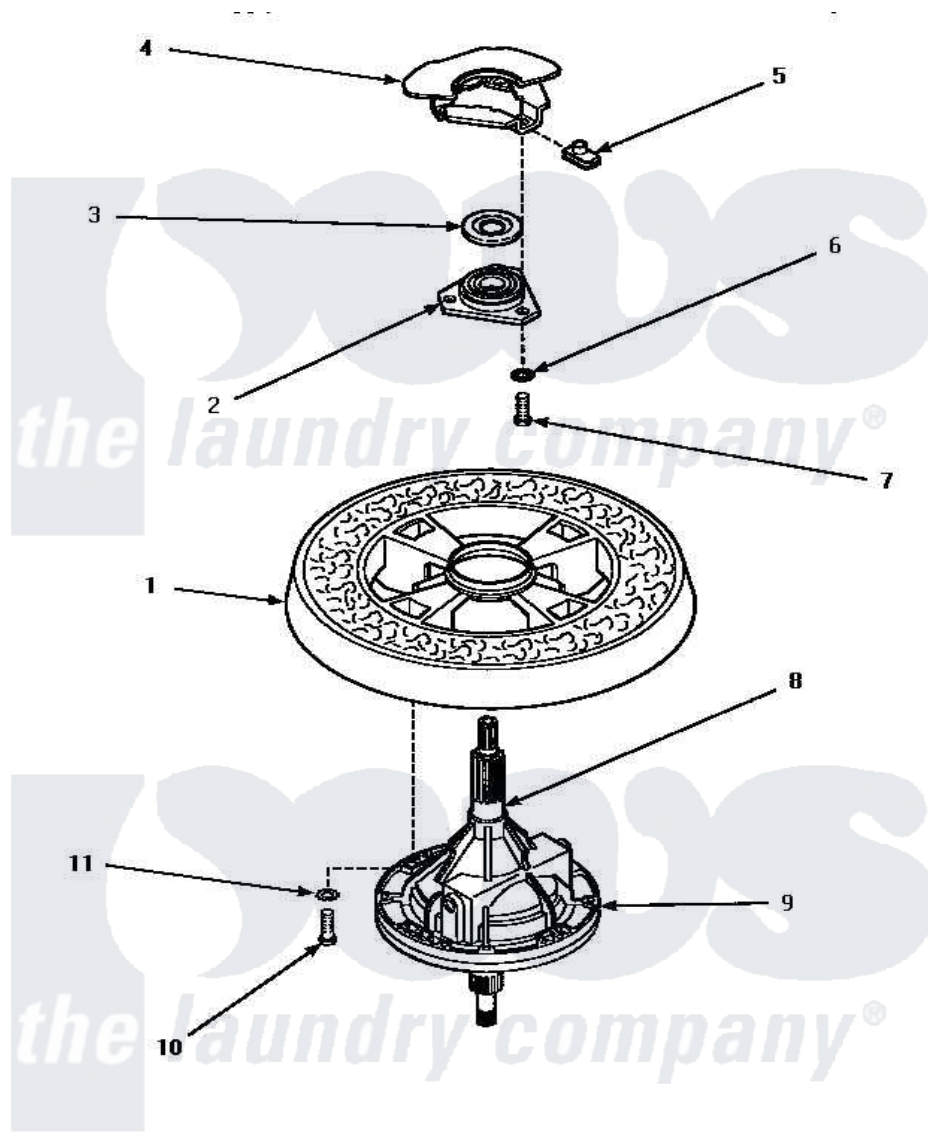

Amana LW8203W (BOM: P1163212W W) 18 - TRANSMISSION ASSY & BALANCE RING

TRANSMISSION ASSEMBLY AND BALANCE RING

Amana Residential Amana LW8203W (BOM: P1163212W W) Washer Parts Diagram 18 - TRANSMISSION ASSY & BALANCE RING

[Click on the part number to view part](#)

Item	Original Part Number	Replaced By	Status	Part Description
1	34731		Not Available	ASSY,BALANCE RING-COMPL
2	27182	40004201P		Main Bearing Assembly
3	27187			Flinger
4	Y00000000		Not Available	SEE NOTE OUTER TUB
5	27222			Nut, Retainer 5/16-18
6	04366			Lockwasher, 5/16intshkp
7	01355		Not Available	SCREW
8	27604P			Never-Seeze 1 Oz Tube
9	Y34526	34526P		Assembly, Transmission
10	27200		Not Available	CAP SCREW
11	02431			Lockwasher, 1/4 Ext Shk