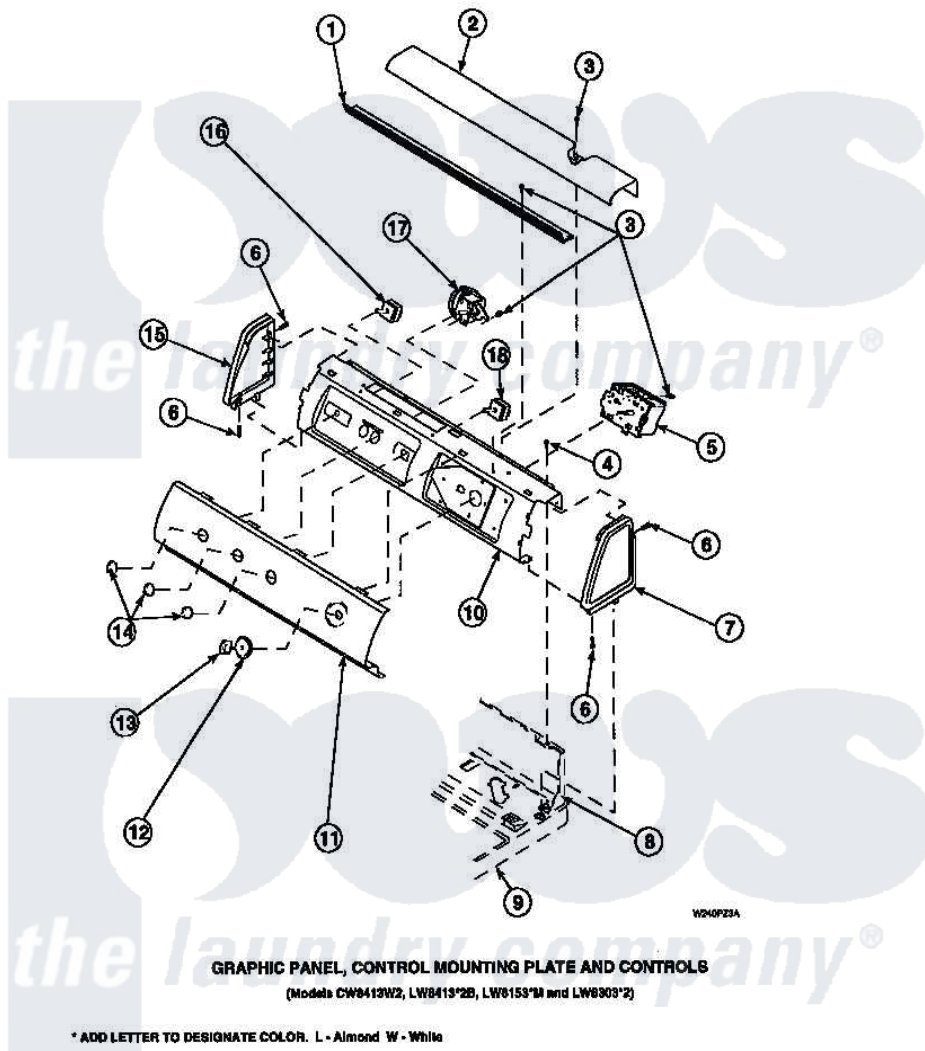

Amana LW8203W2 (BOM: PLW8203W2 A) 11 - GRAPHIC PANEL, CTRL MTG PLATE AND CTRLS

Amana Residential Amana LW8203W2 (BOM: PLW8203W2 A) Washer Parts Parts Diagram 11 - GRAPHIC PANEL, CTRL MTG PLATE AND CTRLS
 Click on the part number to view part

Item	Original Part Number	Replaced By	Status	Part Description
1	Y34826		Not Available	DIFFUSER,LAMP-CLEAR
2	34824		Not Available	TOP COVER
3	23962	W10116760		Screw
4	34904	489355		Screw, 8 X 1/2
6	501086	90767		Screw, 8A X 3/8 HeX Washer Head Tapping
7	34817		Not Available	END CAP(RIGHT)
8	34903		Not Available	PANEL, BACK HOOD (USE 37782)
9	34902P		Not Available	TOP
10	34821		Not Available	CONTROL MOUNTING PLATE
12	36700		Not Available	TIMER KNOB SKIRT
13	35333		Not Available	TIMER KNOB
14	36701		Not Available	KNOB, TEMP
15	34818		Not Available	END CAP(LEFT)