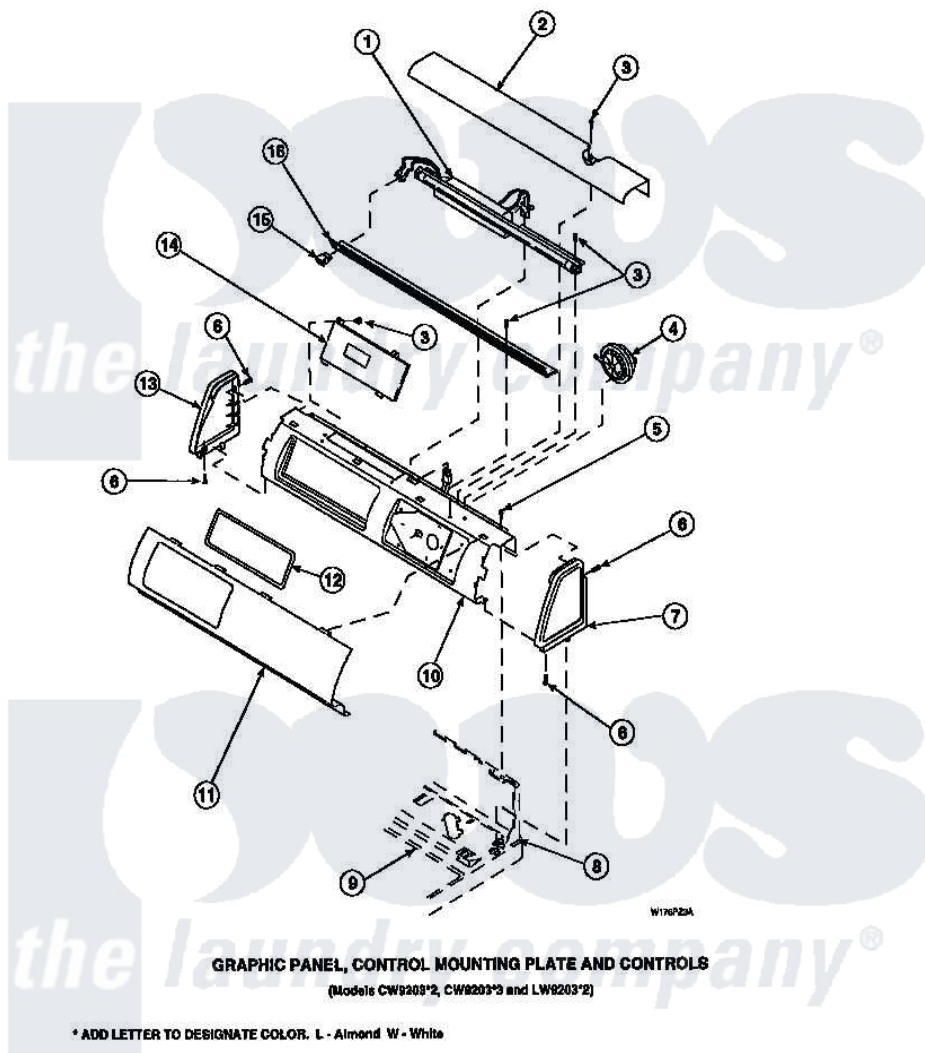

**Amana LW8203W2 (BOM: PLW8203W2 A) 12 - GRAPHIC PANEL, CTRL  
MTG PLATE AND CTRLS**

Amana Residential Amana LW8203W2 (BOM: PLW8203W2 A) Washer Parts Parts Diagram 12 - GRAPHIC PANEL, CTRL MTG PLATE AND CTRLS  
Click on the part number to view part

Item	Original Part Number	Replaced By	Status	Part Description
2	34824		Not Available	TOP COVER
3	23962	<a href="#">W10116760</a>		Screw
5	34904	<a href="#">489355</a>		Screw, 8 X 1/2
6	501086	<a href="#">90767</a>		Screw, 8A X 3/8 HeX Washer Head Tapping
7	34817		Not Available	END CAP(RIGHT)
8	34903		Not Available	PANEL, BACK HOOD (USE 37782)
9	34902P		Not Available	TOP
13	34818		Not Available	END CAP(LEFT)