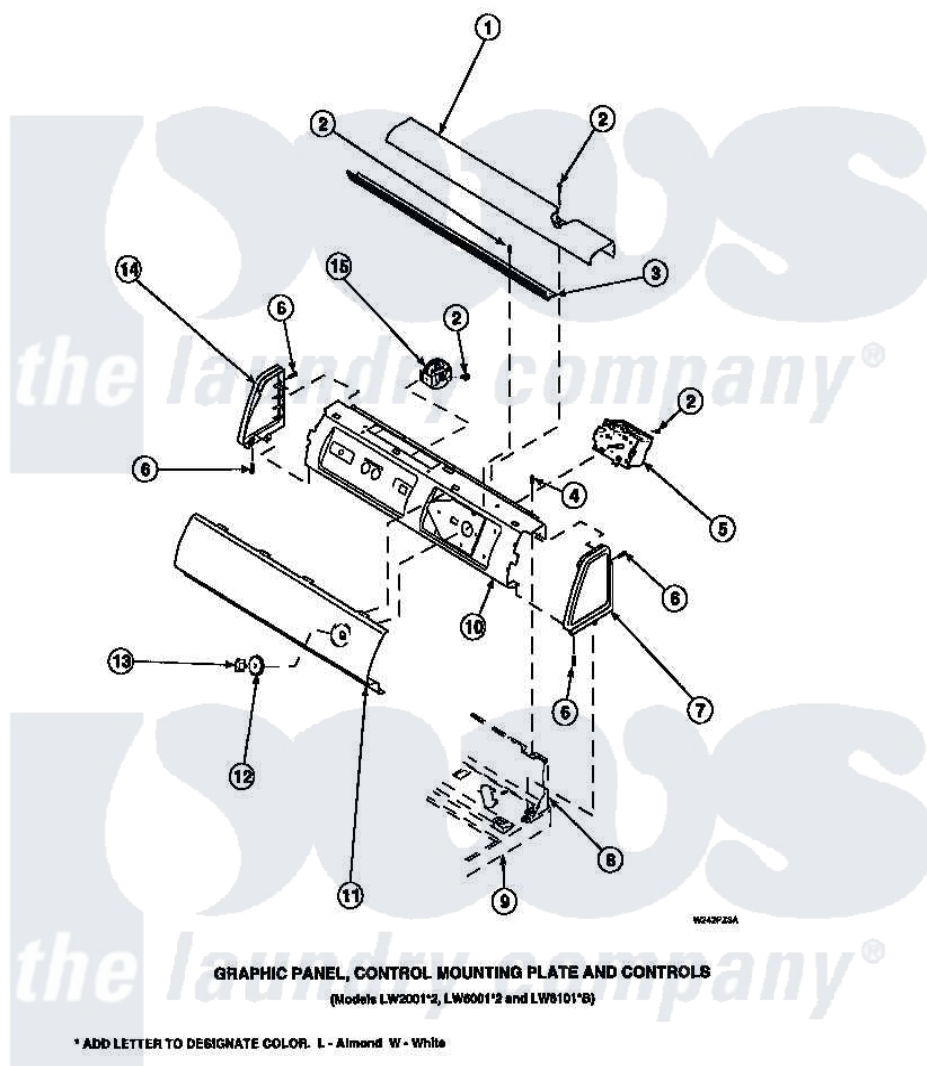

**Amana LW8203W2 (BOM: PLW8203W2 A) 13 - GRAPHIC PANEL, CTRL  
MTG PLATE AND CTRLS**

Amana Residential Amana LW8203W2 (BOM: PLW8203W2 A) Washer Parts Parts Diagram 13 - GRAPHIC PANEL, CTRL MTG PLATE AND CTRLS  
Click on the part number to view part

Item	Original Part Number	Replaced By	Status	Part Description
2	23962	<a href="#">W10116760</a>		Screw
3	Y34826		Not Available	DIFFUSER,LAMP-CLEAR
4	34904	<a href="#">489355</a>		Screw, 8 X 1/2
6	501086	<a href="#">90767</a>		Screw, 8A X 3/8 HeX Washer Head Tapping
7	34817		Not Available	END CAP(RIGHT)
8	34903		Not Available	PANEL, BACK HOOD (USE 37782)
9	34902P		Not Available	TOP
10	34821		Not Available	CONTROL MOUNTING PLATE
12	33817		Not Available	ASSY,TIMER SKIRT-BLACK
13	<a href="#">33897</a>			Knob, Timer-Washer-Blac
14	34818		Not Available	END CAP(LEFT)