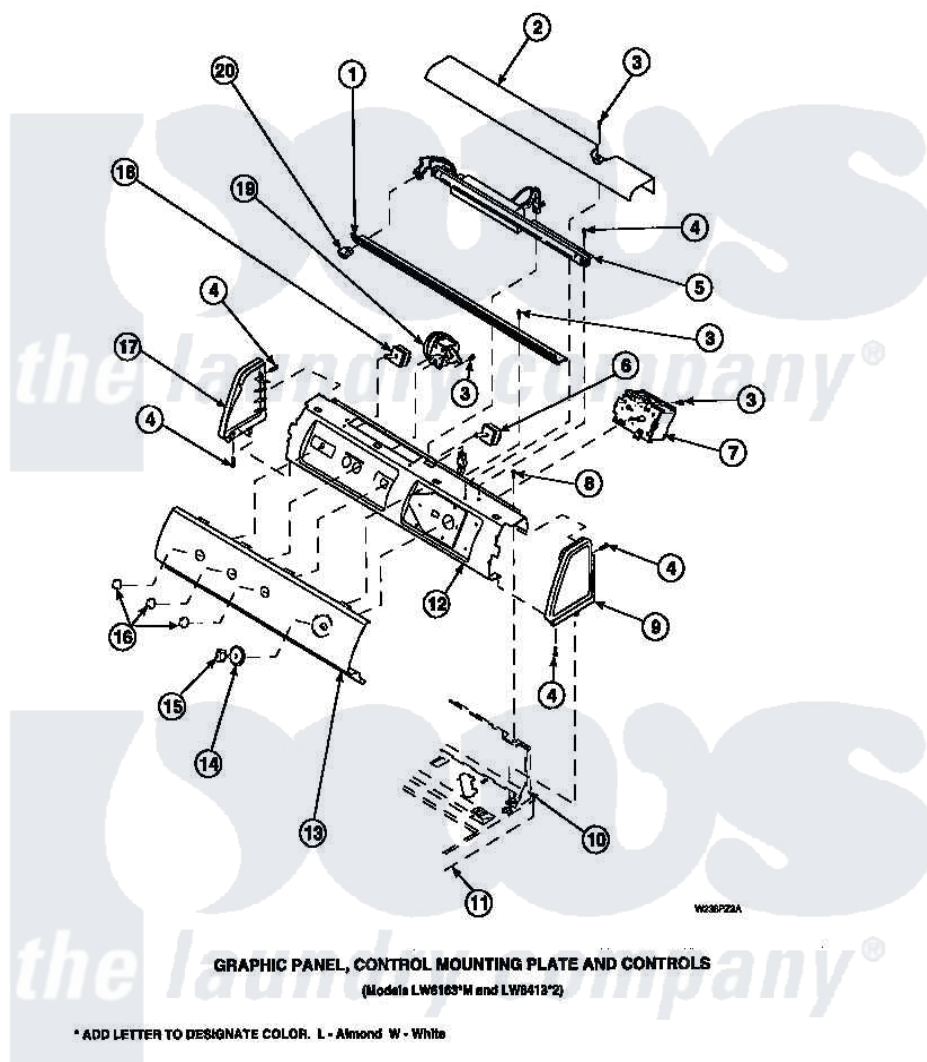

# Amana LW8203W2 (BOM: PLW8203W2 A) 16 - GRAPHIC PANEL, CTRL MTG PLATE AND CTRLS

Amana Residential Amana LW8203W2 (BOM: PLW8203W2 A) Washer Parts Parts Diagram 16 - GRAPHIC PANEL, CTRL MTG PLATE AND CTRLS  
Click on the part number to view part

Item	Original Part Number	Replaced By	Status	Part Description
2	34824		Not Available	TOP COVER
3	23962	<a href="#">W10116760</a>		Screw
4	501086	<a href="#">90767</a>		Screw, 8A X 3/8 HeX Washer Head Tapping
8	34904	<a href="#">489355</a>		Screw, 8 X 1/2
9	34817		Not Available	END CAP(RIGHT)
10	34903		Not Available	PANEL, BACK HOOD (USE 37782)
11	34902P		Not Available	TOP
12	34821		Not Available	CONTROL MOUNTING PLATE
14	36700		Not Available	TIMER KNOB SKIRT
15	35333		Not Available	TIMER KNOB
16	36701		Not Available	KNOB, TEMP
17	34818		Not Available	END CAP(LEFT)
19	36045	<a href="#">40055101</a>		Switch, Pressure