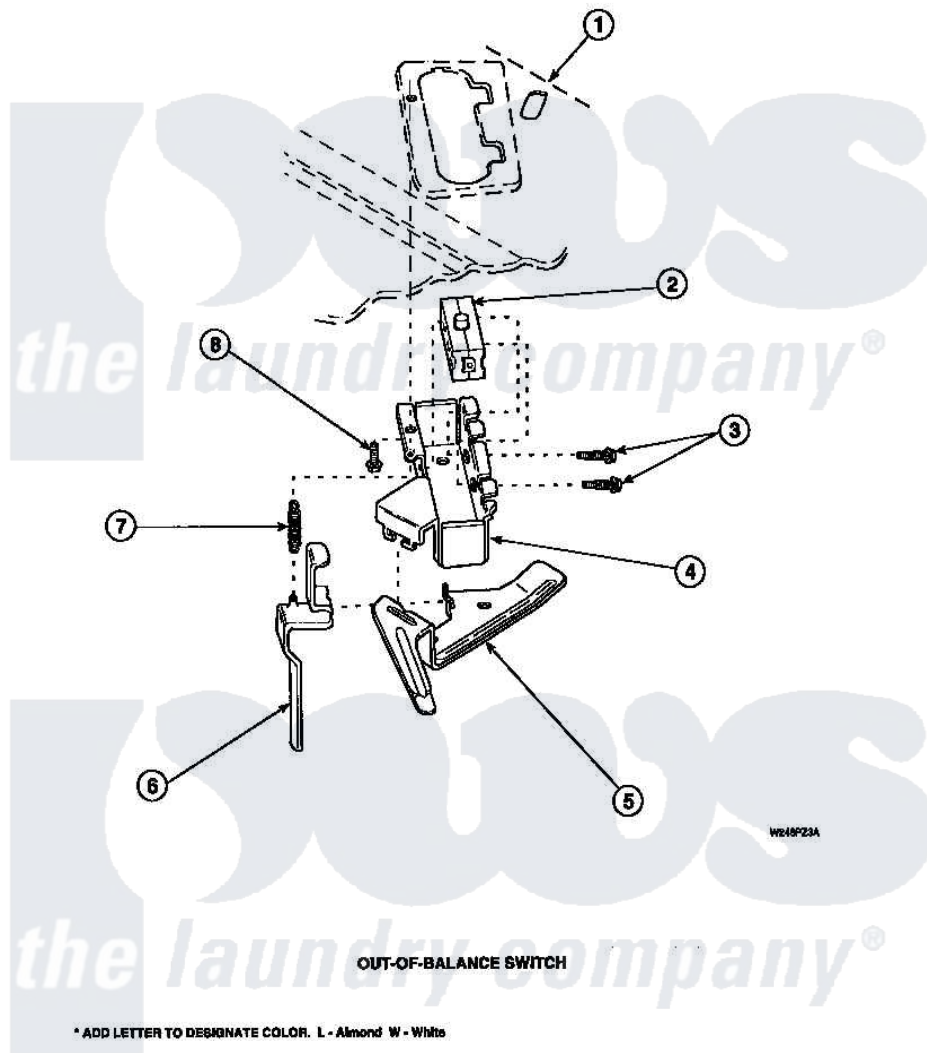

Amana LW8203W2 (BOM: PLW8203W2 A) 22 - OUT-OF-BALANCE SWITCH

Amana Residential Amana LW8203W2 (BOM: PLW8203W2 A) Washer Parts Parts Diagram 22 - OUT-OF-BALANCE SWITCH

Click on the part number to view part

Item	Original Part Number	Replaced By	Status	Part Description
1	34902P		Not Available	TOP
2	33445	27001095		Switch, Lid
3	36510			Screw
4	36497P			Kit, Switch Holder
5	33441			Arm, Actuator
6	33442			Lever, Unbalanced Load
7	33443			Spring
8	23962	W10116760		Screw