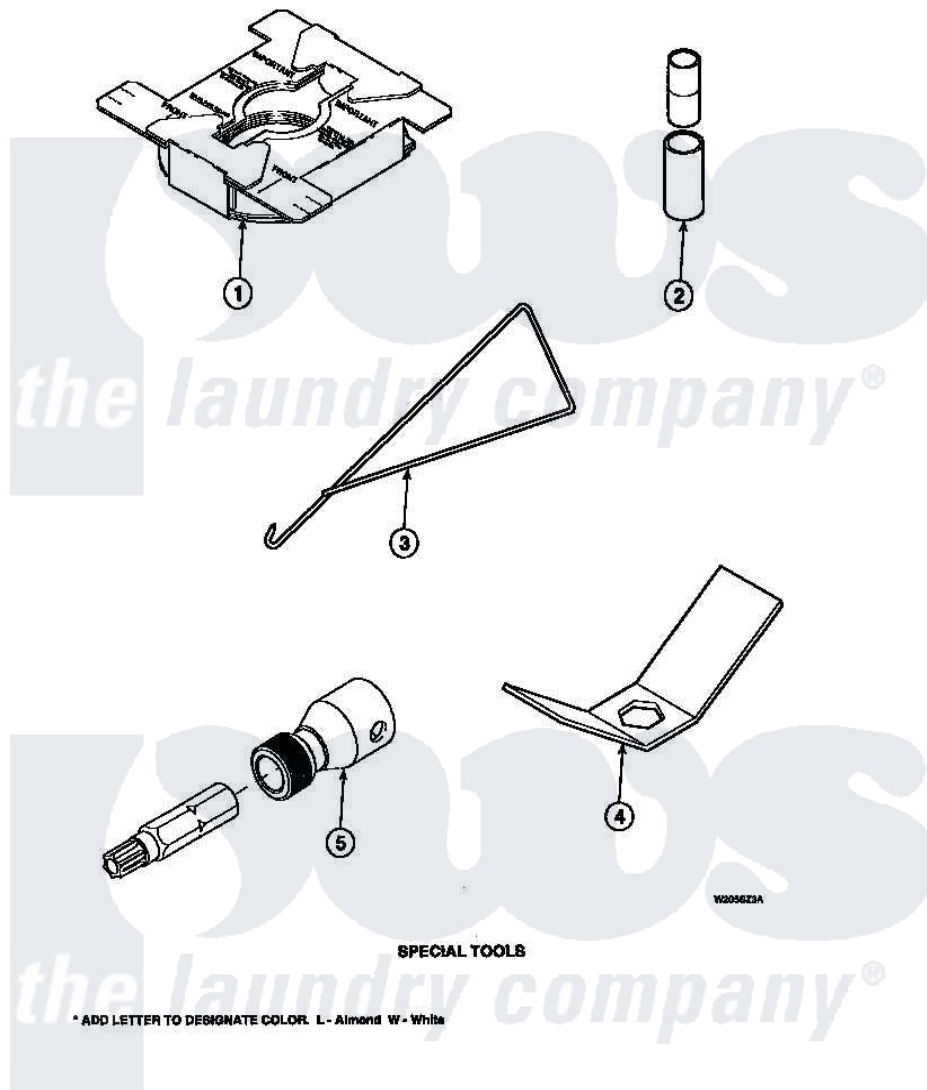

# Amana LW8203W2 (BOM: PLW8203W2 A) 24 - SPECIAL TOOLS

Amana Residential Amana LW8203W2 (BOM: PLW8203W2 A) Washer Parts Parts Diagram 24 - SPECIAL TOOLS  
 Click on the part number to view part

Item	Original Part Number	Replaced By	Status	Part Description
1	36926		Not Available	BRACE, SHIPPING
2	<a href="#">242P4</a>			Installer, Spring
3	289P4	<a href="#">321P4</a>		Hook, Spring
4	237P4	<a href="#">306P4</a>		Hex Wrench
5	<a href="#">282P4</a>			T25 Tamper Resistant Bit
"	<a href="#">24161</a>			Torx Bit Holder
NI	555P3	<a href="#">725P3</a>		Kit