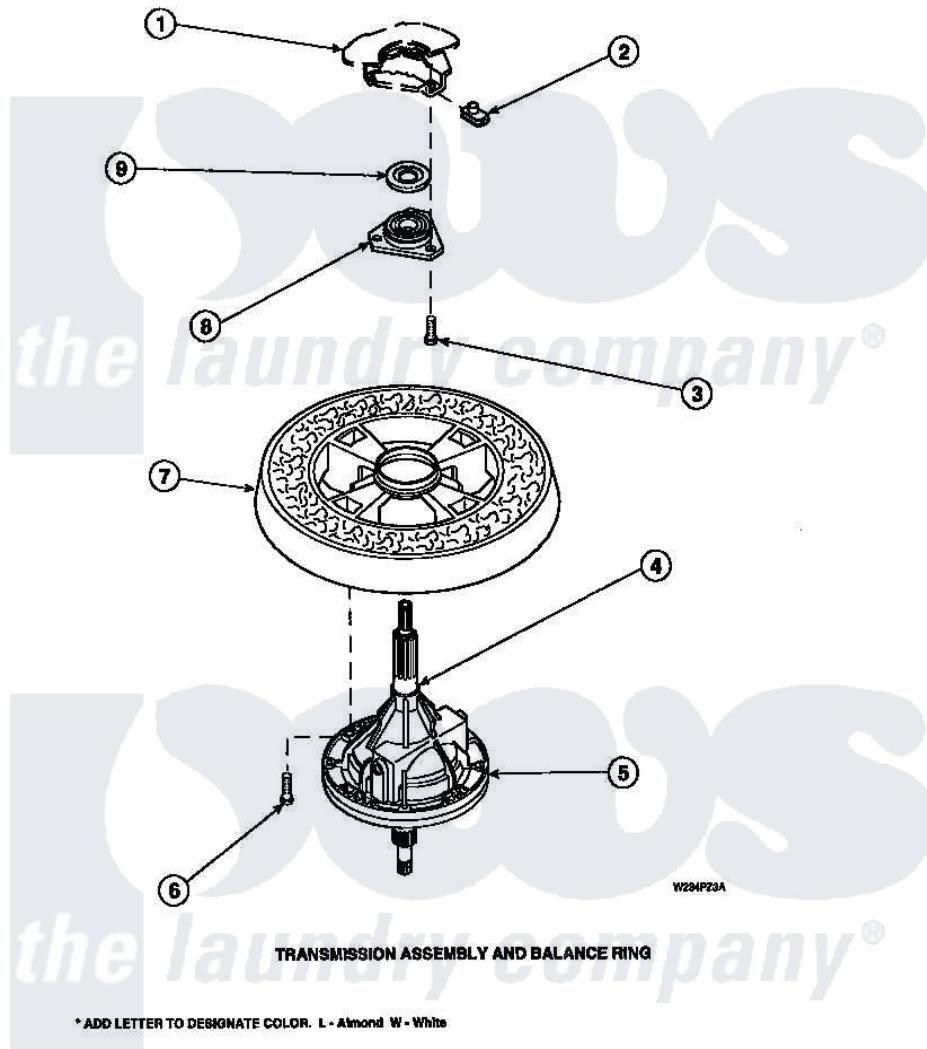

# Amana LW8203W2 (BOM: PLW8203W2 A) 27 - TRANSMISSION ASSY AND BALANCE RING

Amana Residential Amana LW8203W2 (BOM: PLW8203W2 A) Washer Parts Parts Diagram 27 - TRANSMISSION ASSY AND BALANCE RING  
 Click on the part number to view part

Item	Original Part Number	Replaced By	Status	Part Description
1	<a href="#">34438P</a>			Assembly, Outer Tub
"	<a href="#">34439P</a>			Outer Tub
2	<a href="#">27222</a>			Nut, Retainer 5/16-18
3	36991	<a href="#">3400500</a>		Bolt, 3405245 5/16-18 X 3/4
4	<a href="#">27604P</a>			Never-Seeze 1 Oz Tube
5	<a href="#">34526P</a>			Assembly, Transmission
6	37047		Not Available	SCREW, CAP
7	34731		Not Available	ASSY,BALANCE RING-COMPL
8	27182	<a href="#">40004201P</a>		Main Bearing Assembly
9	<a href="#">27187</a>			Flinger