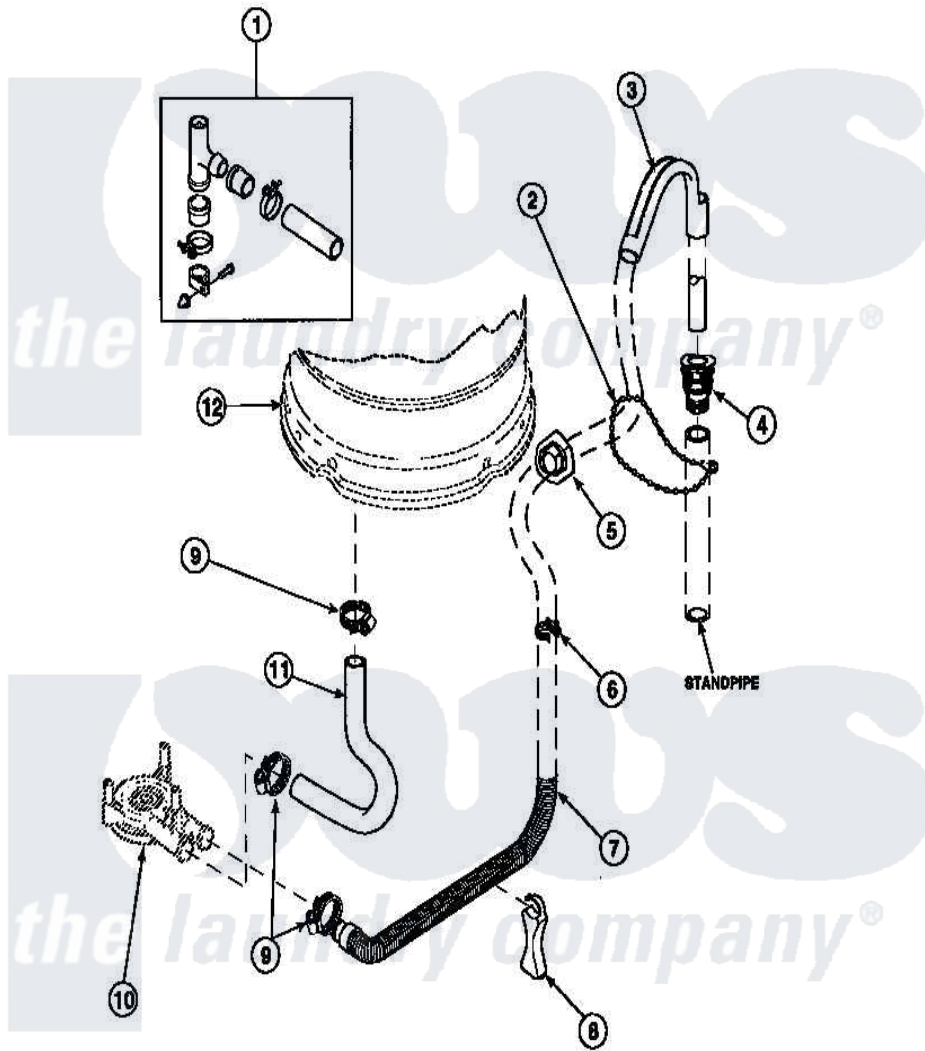

# Amana LW8203W2 (BOM: PLW8203W2 B) 07 - DRAIN HOSE AND SIPHON BREAK

Amana Residential Amana LW8203W2 (BOM: PLW8203W2 B) Washer Parts Parts Diagram 07 - DRAIN HOSE AND SIPHON BREAK

Click on the part number to view part

Item	Original Part Number	Replaced By	Status	Part Description
1	562P3	<a href="#">76660</a>		Break-Sphn
2	33489	<a href="#">8539404</a>		Tie-Wire
3	33615	<a href="#">22003814</a>		Retainer, Drain Hose
4	36878	<a href="#">40008101</a>		Adapter, Standpipe
5	<a href="#">32219</a>			Relief, Strain
6	<a href="#">36014</a>			Clip, Retainer-Hose
7	37245	<a href="#">40053901</a>		Hose, Drain
8	<a href="#">36522</a>			Hose Support
"	<a href="#">35487</a>			Support, Hose
9	36802	<a href="#">285655</a>		Clamp, Hose
10	36863P	<a href="#">27001233</a>		Pump
11	<a href="#">35753</a>			Hose, Tub To Pump-Ddp
"	<a href="#">35752</a>			Hose, Tub To Pump-Ddp
12	<a href="#">34438P</a>			Assembly, Outer Tub
"	<a href="#">34439P</a>			Outer Tub