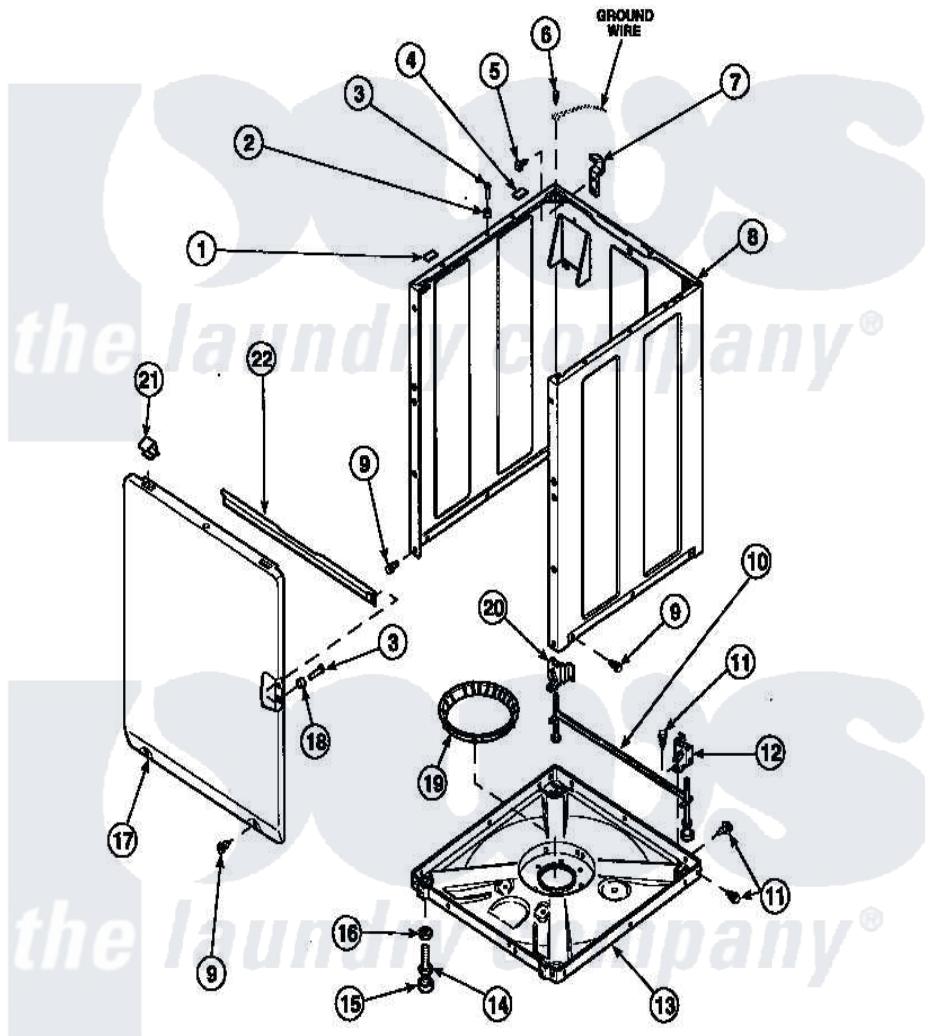

Amana LW8203W2 (BOM: PLW8203W2 B) 08 - FRONT PANEL, BASE ASSY AND CABINET ASSY

Amana Residential Amana LW8203W2 (BOM: PLW8203W2 B) Washer Parts Parts Diagram 08 - FRONT PANEL, BASE ASSY AND CABINET ASSY
 Click on the part number to view part

Item	Original Part Number	Replaced By	Status	Part Description
1	Y56128			Pad, Bumper
2	56079	505187		Locator, Panel
3	32671	Y014874		Screw, Idler Arm And Sleeve
4	36226			Pad, Bumper .25
5	34499		Not Available	SCREW, No.10B X 1/4 TAP IN HX
6	23962	W10116760		Screw
7	Y27103			Hinge, Hold-Down Lug
8	34475P		Not Available	CABINET
9	27196	27001200		Screw
10	34443			Assembly, Leg And Stabilier
11	35148		Not Available	SCREW, 1/4-14 X 3/8 HX HD
12	36036		Not Available	BRACKET, SLL-RIGHT
13	36599P			Assembly Nut/ Leg Base
"	34434P			Assembly Nut/Leg Base

14	Y34319	22003428	Leg, Adjustable
15	34318	40016001	Foot, Rubber
16	Y21899	40038101	Nut, Leg
17	34656P	Not Available	NOT GOOD No. SEE NOTE PNL, FRONT
18	28102		Locator, Panel
19	36108	Not Available	SNUBBER PAD & ISOLATOR
20	36037		Bracket, SII-Left
21	35865		Clip, Hold-Down Front Panel
22	Y35097	Not Available	BRACE, FRT PNL