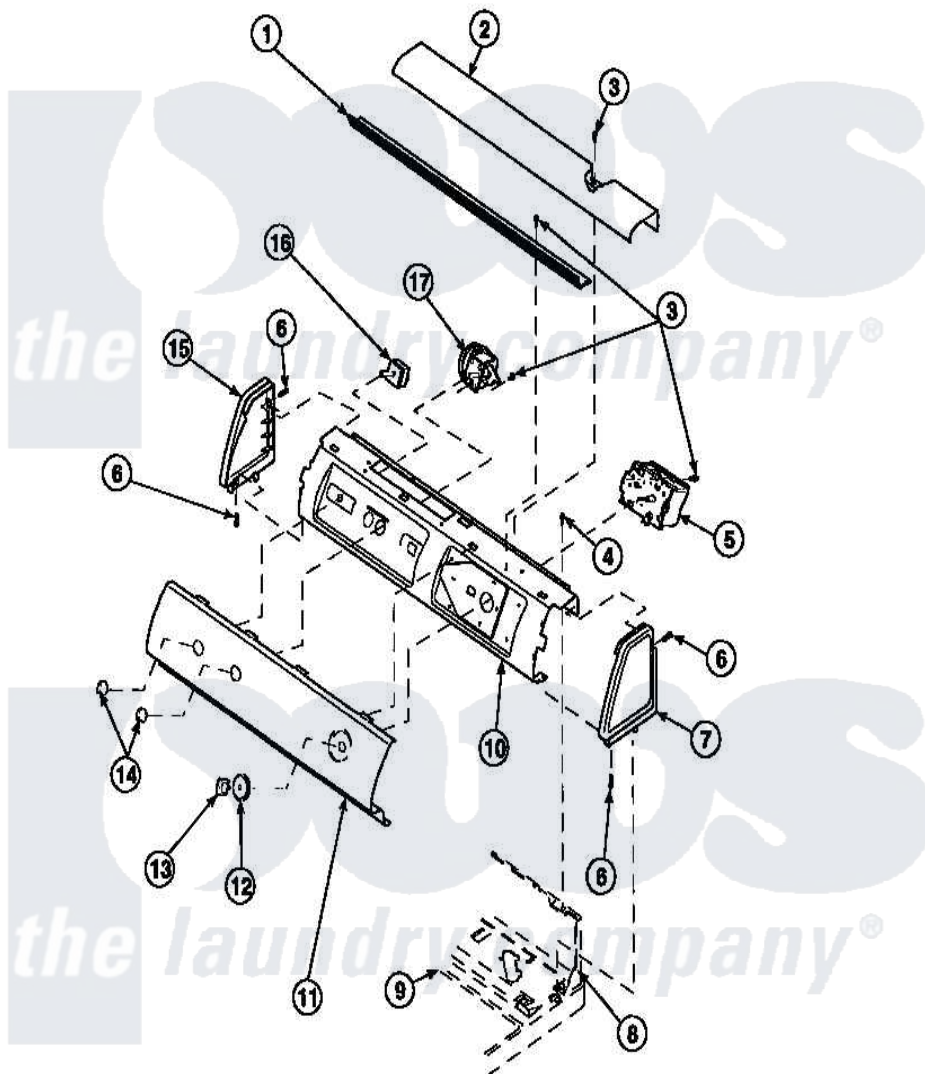

**Amana LW8203W2 (BOM: PLW8203W2 B) 10 - GRAPHIC PANEL, CTRL
MTG PLATE AND CTRLS**

Amana Residential Amana LW8203W2 (BOM: PLW8203W2 B) Washer Parts Parts Diagram 10 - GRAPHIC PANEL, CTRL MTG PLATE AND CTRLS
Click on the part number to view part

Item	Original Part Number	Replaced By	Status	Part Description
1	Y34826		Not Available	DIFFUSER,LAMP-CLEAR
2	34824		Not Available	TOP COVER
3	23962	W10116760		Screw
4	34904	489355		Screw, 8 X 1/2
5	31239	31239P		Timer 3 Cycle Package
6	501086	90767		Screw, 8A X 3/8 HeX Washer Head Tapping
7	34817		Not Available	END CAP(RIGHT)
8	34903		Not Available	PANEL, BACK HOOD (USE 37782)
9	34902P		Not Available	TOP
10	34821		Not Available	CONTROL MOUNTING PLATE
11	36613		Not Available	GRAPHIC PANEL
12	36700		Not Available	TIMER KNOB SKIRT
13	35333		Not Available	TIMER KNOB

14	36701	Not Available	KNOB, TEMP
15	34818	Not Available	END CAP(LEFT)
16	35115		Switch, TemPerature 3 P
17	36045	40055101	Switch, Pressure