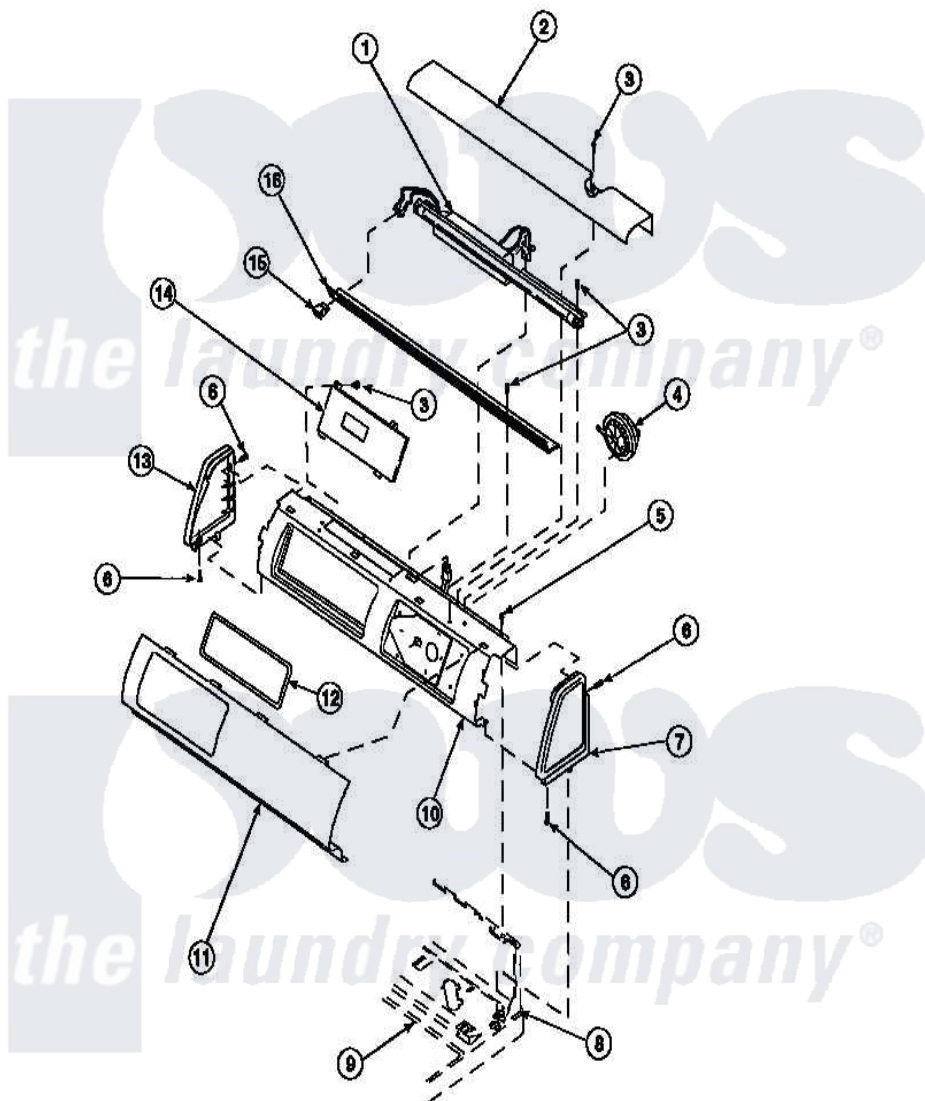

**Amana LW8203W2 (BOM: PLW8203W2 B) 12 - GRAPHIC PANEL, CTRL  
MTG PLATE AND CTRLS**

Amana Residential Amana LW8203W2 (BOM: PLW8203W2 B) Washer Parts Parts Diagram 12 - GRAPHIC PANEL, CTRL MTG PLATE AND CTRLS  
Click on the part number to view part

Item	Original Part Number	Replaced By	Status	Part Description
2	34824		Not Available	TOP COVER
3	23962	<a href="#">W10116760</a>		Screw
5	34904	<a href="#">489355</a>		Screw, 8 X 1/2
6	501086	<a href="#">90767</a>		Screw, 8A X 3/8 HeX Washer Head Tapping
7	34817		Not Available	END CAP(RIGHT)
8	34903		Not Available	PANEL, BACK HOOD (USE 37782)
9	34902P		Not Available	TOP
13	34818		Not Available	END CAP(LEFT)