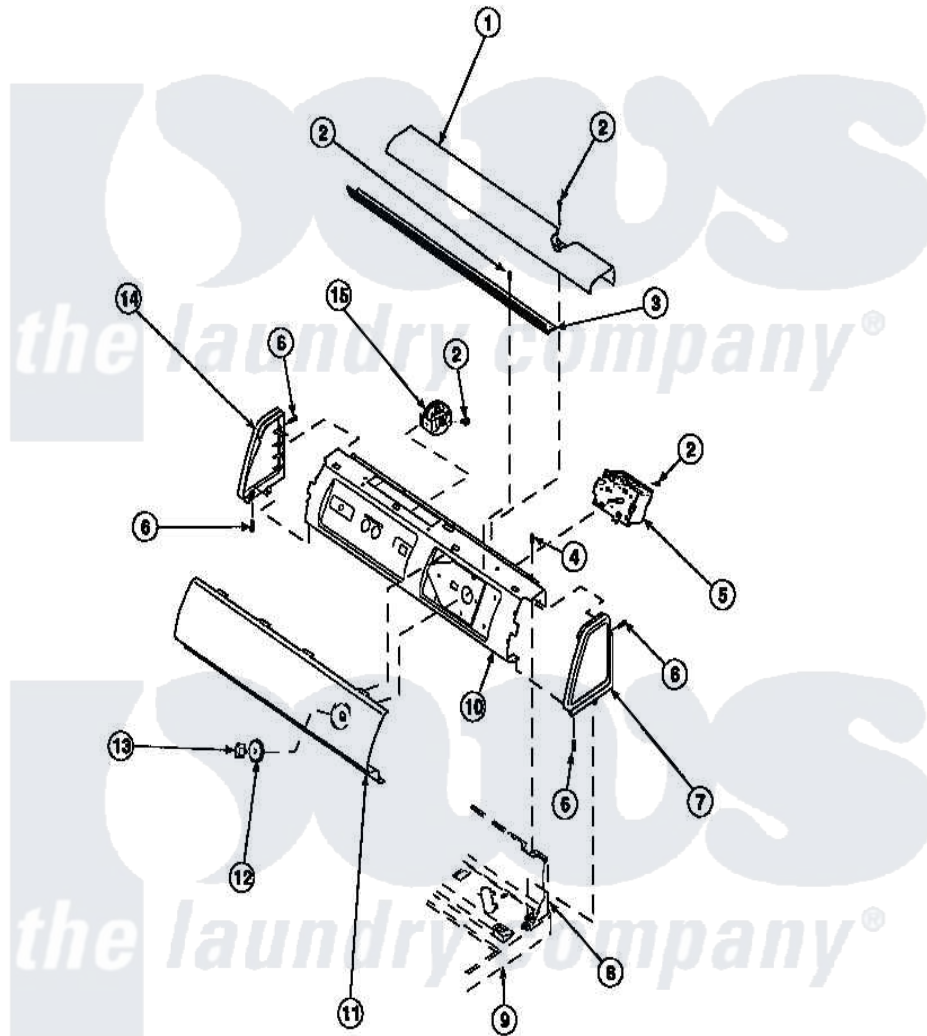

**Amana LW8203W2 (BOM: PLW8203W2 B) 13 - GRAPHIC PANEL, CTRL
MTG PLATE AND CTRLS**

Amana [Residential Amana LW8203W2 \(BOM: PLW8203W2 B\) Washer Parts](#) Parts Diagram 13 - GRAPHIC PANEL, CTRL MTG PLATE AND CTRLS
Click on the part number to view part

Item	Original Part Number	Replaced By	Status	Part Description
2	23962	W10116760		Screw
3	Y34826		Not Available	DIFFUSER,LAMP-CLEAR
4	34904	489355		Screw, 8 X 1/2
6	501086	90767		Screw, 8A X 3/8 HeX Washer Head Tapping
7	34817		Not Available	END CAP(RIGHT)
8	34903		Not Available	PANEL, BACK HOOD (USE 37782)
9	34902P		Not Available	TOP
10	34821		Not Available	CONTROL MOUNTING PLATE
12	33817		Not Available	ASSY,TIMER SKIRT-BLACK
13	33897			Knob, Timer-Washer-Blac
14	34818		Not Available	END CAP(LEFT)