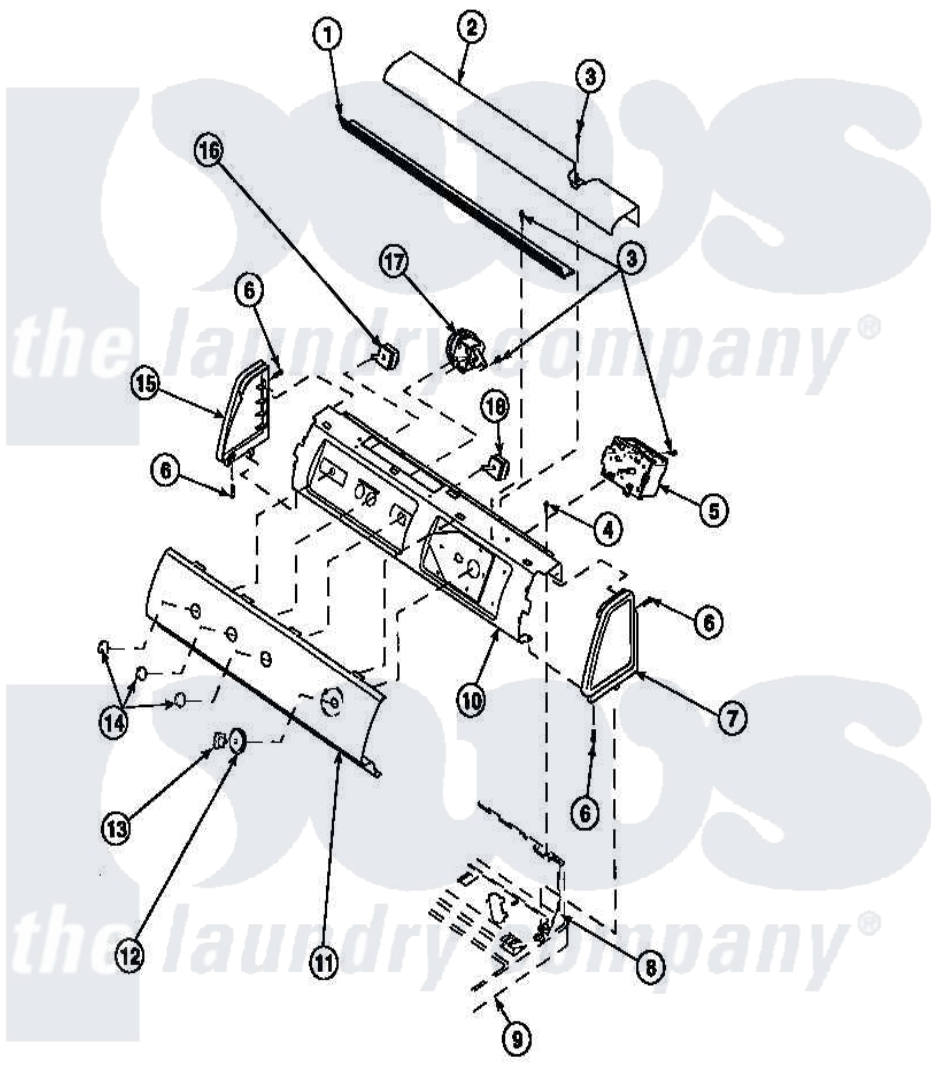

**Amana LW8203W2 (BOM: PLW8203W2 B) 15 - GRAPHIC PANEL, CTRL
MTG PLATE AND CTRLS**

Amana Residential Amana LW8203W2 (BOM: PLW8203W2 B) Washer Parts Parts Diagram 15 - GRAPHIC PANEL, CTRL MTG PLATE AND CTRLS
Click on the part number to view part

Item	Original Part Number	Replaced By	Status	Part Description
1	Y34826		Not Available	DIFFUSER,LAMP-CLEAR
3	23962	W10116760		Screw
4	34904	489355		Screw, 8 X 1/2
6	501086	90767		Screw, 8A X 3/8 HeX Washer Head Tapping
8	34903		Not Available	PANEL, BACK HOOD (USE 37782)
9	34902P		Not Available	TOP
10	34821		Not Available	CONTROL MOUNTING PLATE
17	36045	40055101		Switch, Pressure