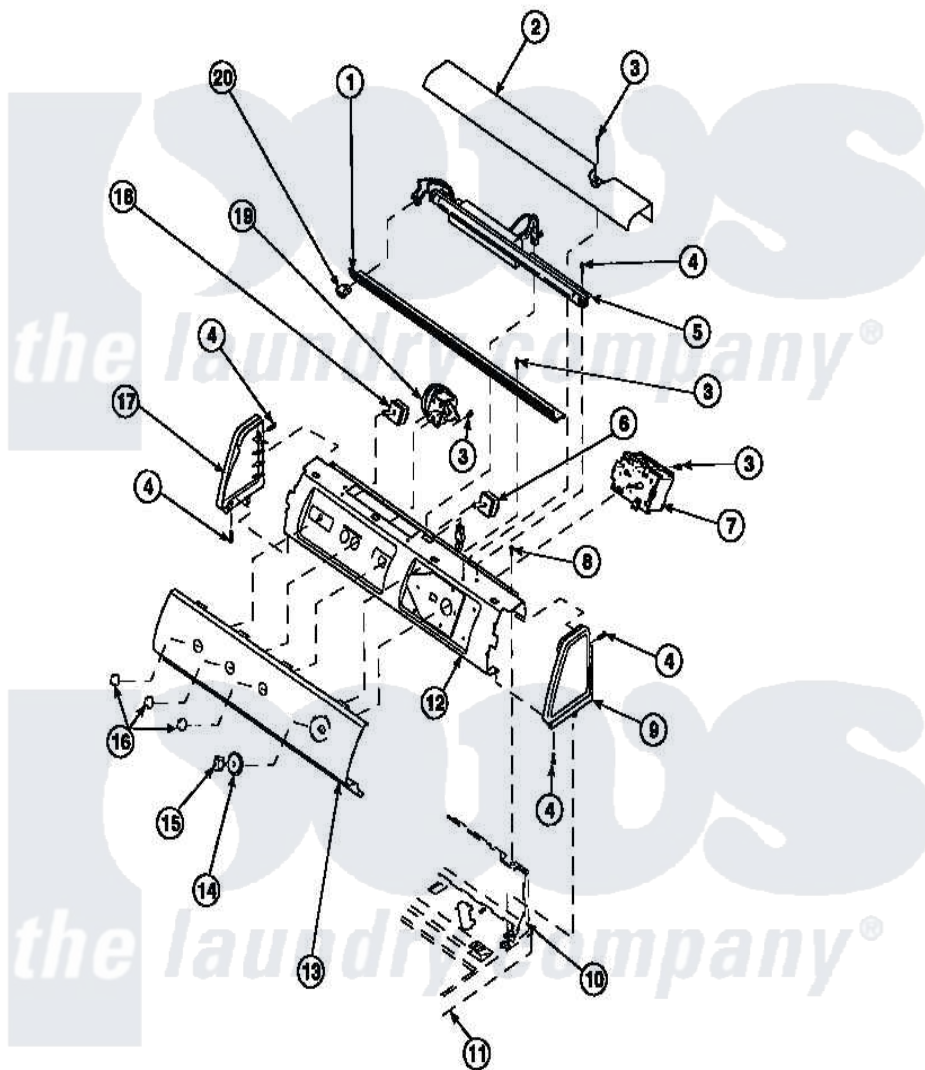

# Amana LW8203W2 (BOM: PLW8203W2 B) 16 - GRAPHIC PANEL, CTRL MTG PLATE AND CTRLS

Amana Residential Amana LW8203W2 (BOM: PLW8203W2 B) Washer Parts Parts Diagram 16 - GRAPHIC PANEL, CTRL MTG PLATE AND CTRLS  
Click on the part number to view part

Item	Original Part Number	Replaced By	Status	Part Description
2	34824		Not Available	TOP COVER
3	23962	<a href="#">W10116760</a>		Screw
4	501086	<a href="#">90767</a>		Screw, 8A X 3/8 HeX Washer Head Tapping
8	34904	<a href="#">489355</a>		Screw, 8 X 1/2
9	34817		Not Available	END CAP(RIGHT)
10	34903		Not Available	PANEL, BACK HOOD (USE 37782)
11	34902P		Not Available	TOP
12	34821		Not Available	CONTROL MOUNTING PLATE
14	36700		Not Available	TIMER KNOB SKIRT
15	35333		Not Available	TIMER KNOB
16	36701		Not Available	KNOB, TEMP
17	34818		Not Available	END CAP(LEFT)
19	36045	<a href="#">40055101</a>		Switch, Pressure