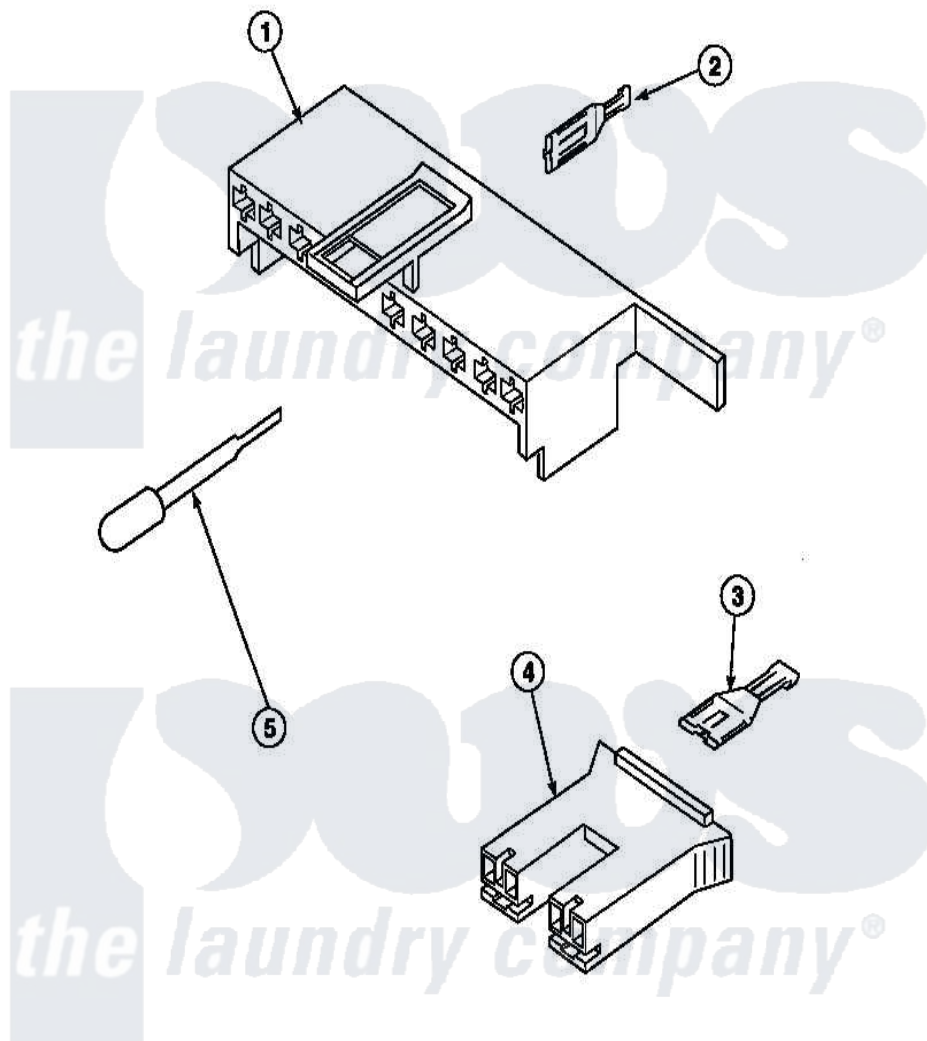

**Amana LW8203W2 (BOM: PLW8203W2 B) 19 - MIXING VALVE & MOTOR  
CONN BLOCKS, TERM**

Amana Residential Amana LW8203W2 (BOM: PLW8203W2 B) Washer Parts Parts Diagram 19 - MIXING VALVE & MOTOR CONN BLOCKS, TERM  
Click on the part number to view part

Item	Original Part Number	Replaced By	Status	Part Description
1	<a href="#">34677</a>			10 Circuit Plug
2	<a href="#">Y00188</a>			Molex Terminal
3	Y00121		Not Available	SPADE TERMINAL(12 GAUGE) (1/4 INCH-(2) 18 GAUGE WIRES O
4	<a href="#">34676</a>			Plug
"	34675		Not Available	PLUG
5	<a href="#">283P4</a>			Terminal Extractor Tool