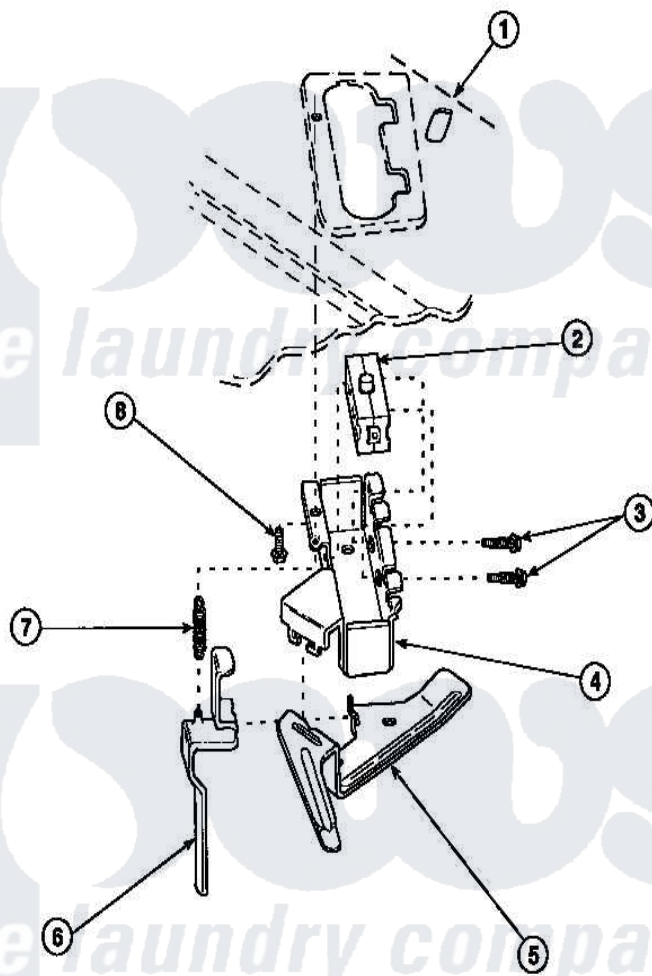

Amana LW8203W2 (BOM: PLW8203W2 B) 22 - OUT-OF-BALANCE SWITCH

Amana Residential Amana LW8203W2 (BOM: PLW8203W2 B) Washer Parts Parts Diagram 22 - OUT-OF-BALANCE SWITCH

Click on the part number to view part

Item	Original Part Number	Replaced By	Status	Part Description
1	34902P		Not Available	TOP
2	33445	27001095		Switch, Lid
3	36510			Screw
4	36497P			Kit, Switch Holder
5	33441			Arm, Actuator
6	33442			Lever, Unbalanced Load
7	33443			Spring
8	23962	W10116760		Screw