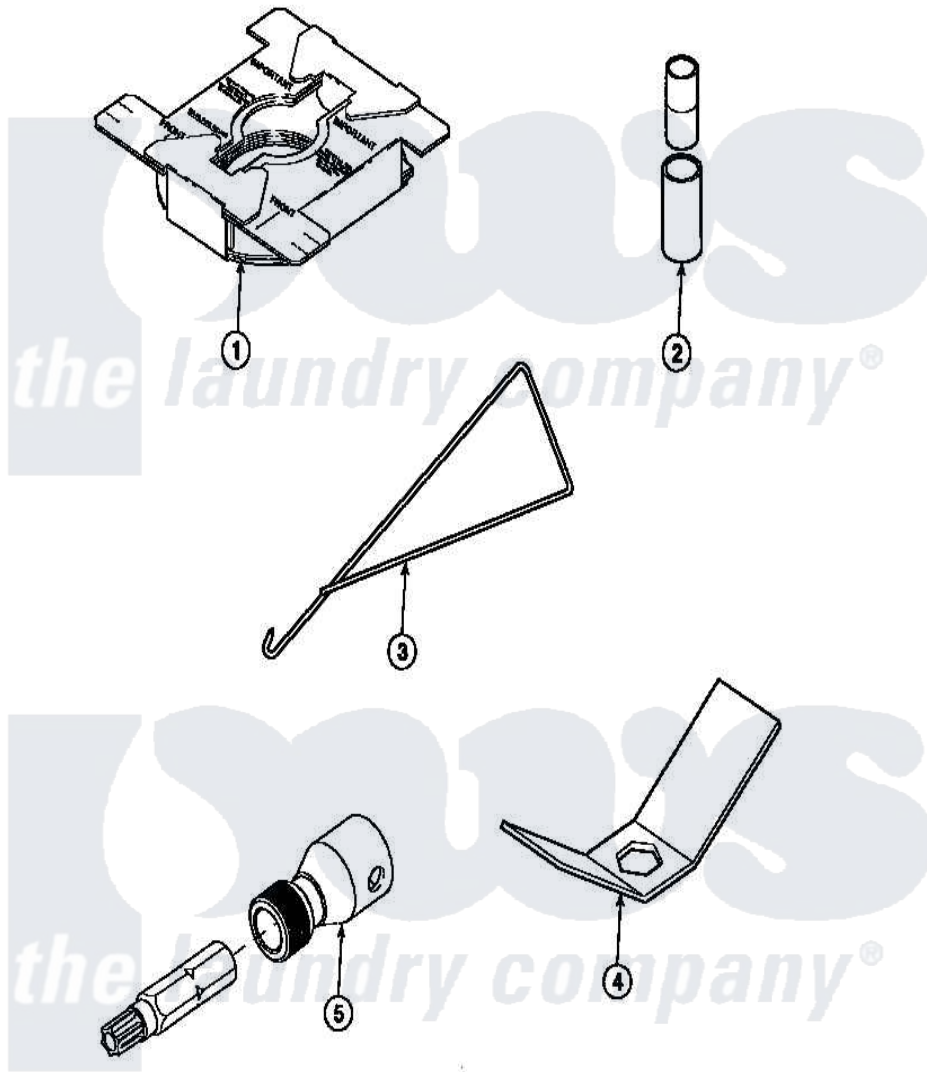

Amana LW8203W2 (BOM: PLW8203W2 B) 24 - SPECIAL TOOLS

Amana Residential Amana LW8203W2 (BOM: PLW8203W2 B) Washer Parts Parts Diagram 24 - SPECIAL TOOLS
 Click on the part number to view part

Item	Original Part Number	Replaced By	Status	Part Description
1	36926		Not Available	BRACE, SHIPPING
2	242P4			Installer, Spring
3	289P4	321P4		Hook, Spring
4	237P4	306P4		Hex Wrench
5	282P4			T25 Tamper Resistant Bit
"	24161			Torx Bit Holder
NI	555P3	725P3		Kit