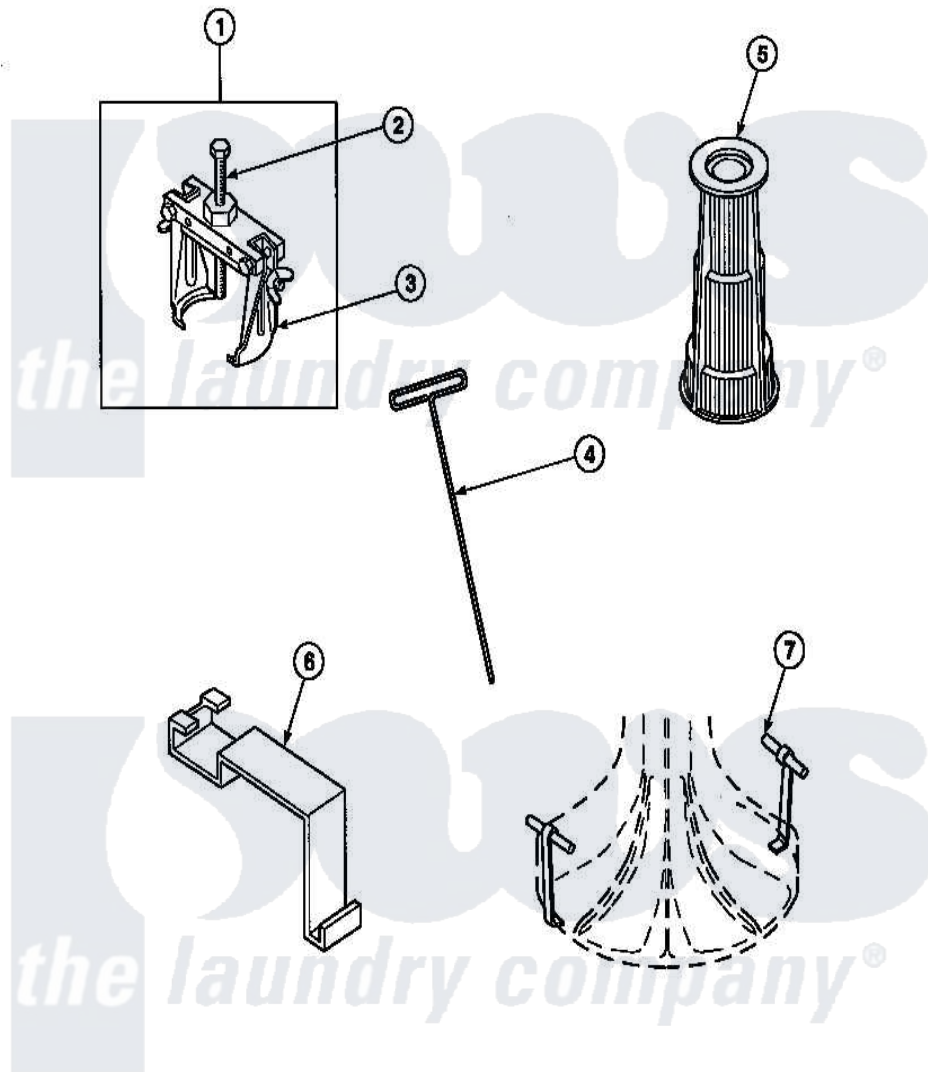

# Amana LW8203W2 (BOM: PLW8203W2 B) 25 - SPECIAL TOOLS

Amana Residential Amana LW8203W2 (BOM: PLW8203W2 B) Washer Parts Parts Diagram 25 - SPECIAL TOOLS

[Click on the part number to view part](#)

Item	Original Part Number	Replaced By	Status	Part Description
1	<a href="#">294P4</a>			Bell Tool
2	<a href="#">294P4B</a>			Drive Bell Bolt
3	<a href="#">294P4A</a>			Jaw, Drive Bell Tool
4	291P4		Not Available	WRENCH, T - ALLEN
5	<a href="#">293P4</a>			Seal Tool
6	<a href="#">273P4</a>			Tub Cover Gasket Tool
7	<a href="#">254P4P</a>			Agitator Hooks
NI	555P3	<a href="#">725P3</a>		Kit