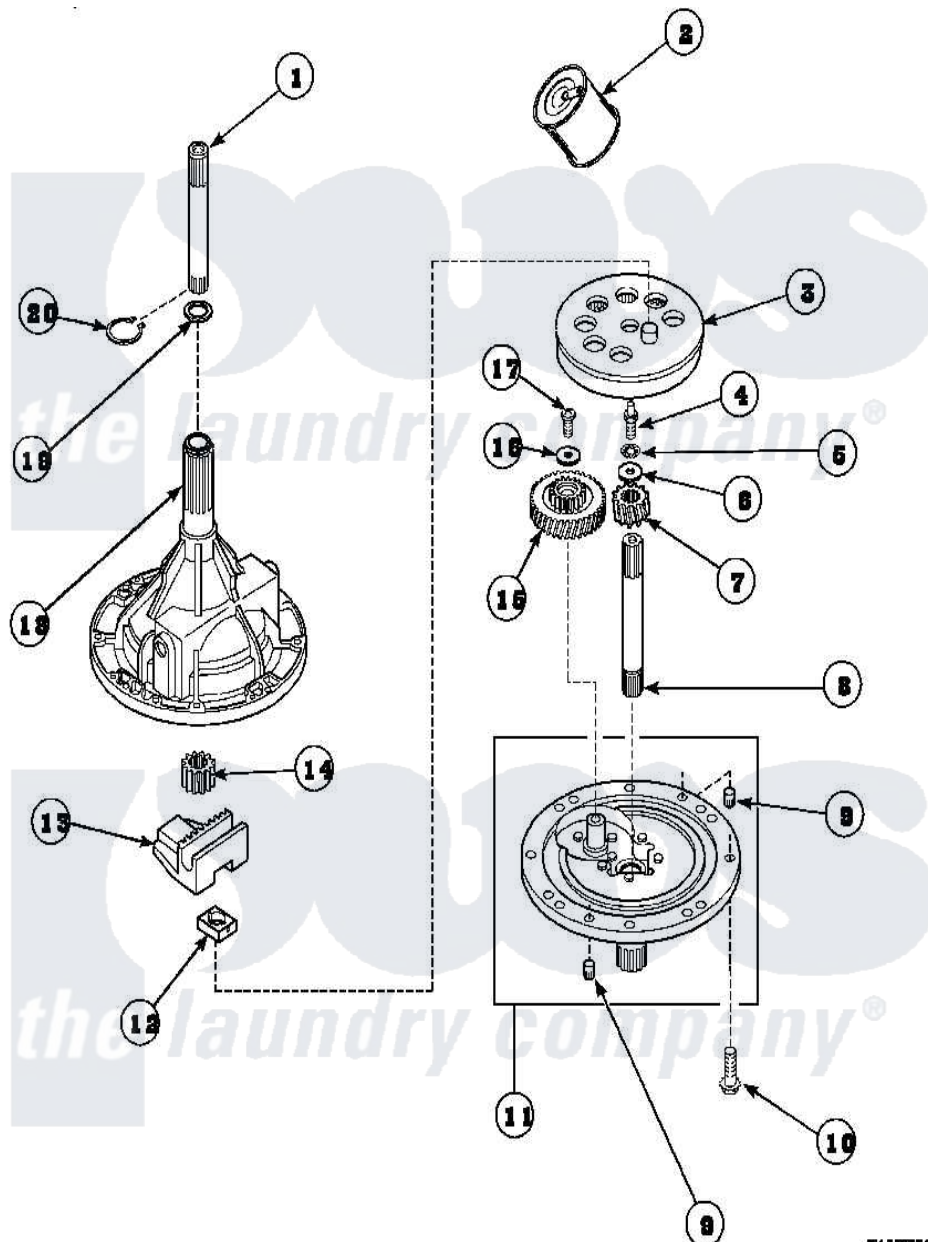

# Amana LW8203W2 (BOM: PLW8203W2A) 01 - 34526P TRANSMISSION ASSY

Amana Residential Amana LW8203W2 (BOM: PLW8203W2A) Washer Parts Parts Diagram 01 - 34526P TRANSMISSION ASSY

Click on the part number to view part

Item	Original Part Number	Replaced By	Status	Part Description
1	<a href="#">Y36570</a>			Shaft, Output
2	<a href="#">27243P</a>			Oil, CW Transmission F-
3	<a href="#">26577</a>			Assembly, Gear And Stud
4	27030		Not Available	SCREW, 1/4-20 SPECIAL
5	<a href="#">21456</a>			Lockwasher, 1/4 Intshkp
6	26509	<a href="#">40041501</a>		Washer
7	<a href="#">36562</a>			Pinion, Drive
8	<a href="#">34853</a>			Shaft, Input
9	<a href="#">27172</a>			Pin, Dowel
10	32814		Not Available	SCREW, 1/4-20X7/8 SERRA
11	<a href="#">38290</a>			Assembly, Cover
12	<a href="#">26493</a>			Slide
13	<a href="#">Y31526</a>			Rack
14	<a href="#">27003</a>			Pinion, Agitator
15	<a href="#">29161</a>			Gear, Reduction

16	29260	Not Available	WASHER
17	<a href="#">29273</a>		Screw, 1/4-20 X 3/8
18	33223	Not Available	ASSY, TRANSMISSION CASE
19	<a href="#">35092</a>		Washer, 3628id X 1.00 X .056
20	<a href="#">27197</a>		Ring, Retaining
NI	37577P	Not Available	SEALANT