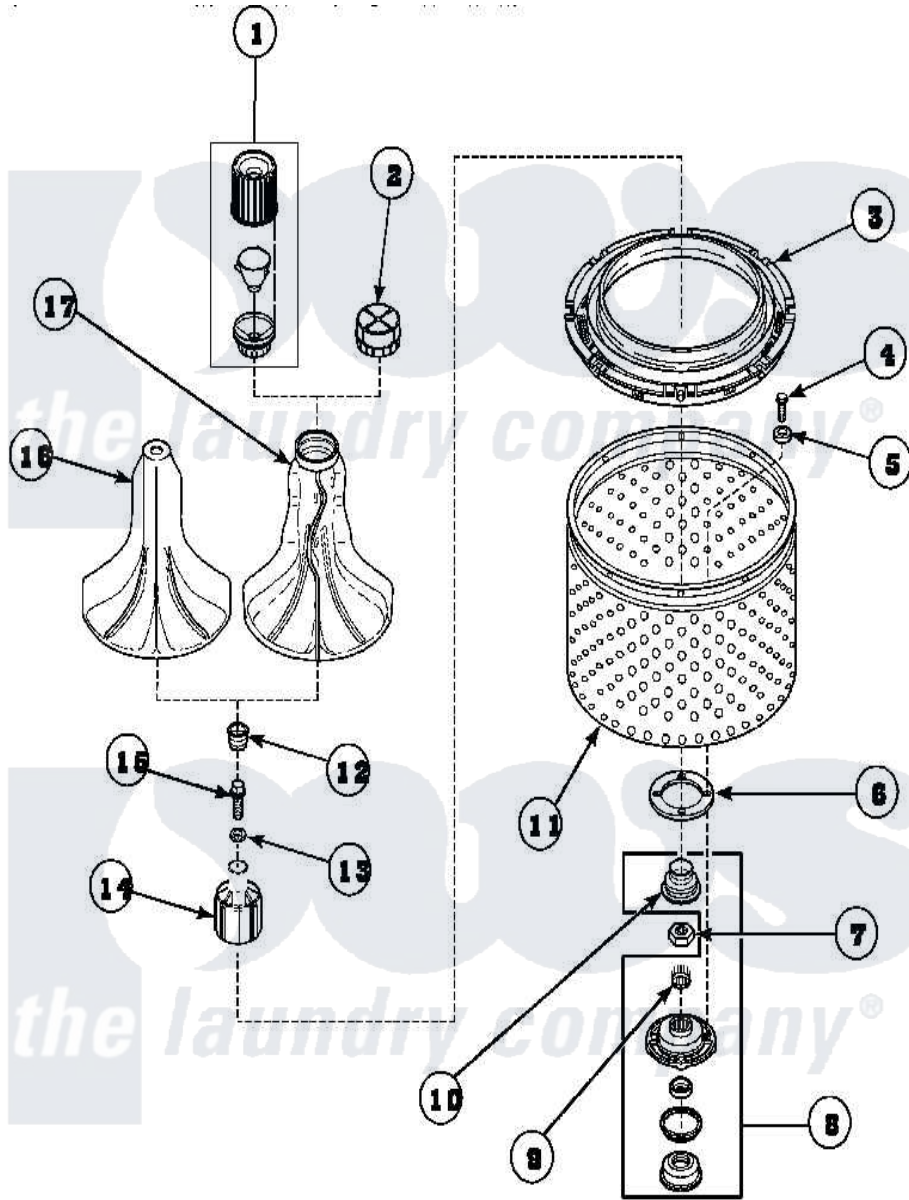

Amana LW8203W2 (BOM: PLW8203W2A) 02 - AGITATOR/DRIVE BELL/SEAL KIT/TUB & HUB

W214P2EA

Amana Residential Amana LW8203W2 (BOM: PLW8203W2A) Washer Parts Parts Diagram 02 - AGITATOR/DRIVE BELL/SEAL KIT/TUB & HUB
 Click on the part number to view part

Item	Original Part Number	Replaced By	Status	Part Description
1	36542	40002101W		Assembly, Fabric Softner
2	36515			Cap, Agitator
3	35035			Guard, Clothes
4	27202	W10116787		Screw
5	28094			Gasket
7	Y29220	40016301		Nut, Lock
8	495P3	R9900552		Hub And Seal
9	29728	40008301		Insert, Spline
10	36425	40016101		Seal, Bell Drive
12	36511	40008401		Plug, Bell
13	36472			O-Ring
14	36443P	R9900189		Kit, Drive Bell And Seal
15	34288	40065102		Screw, Shoulder 1/4