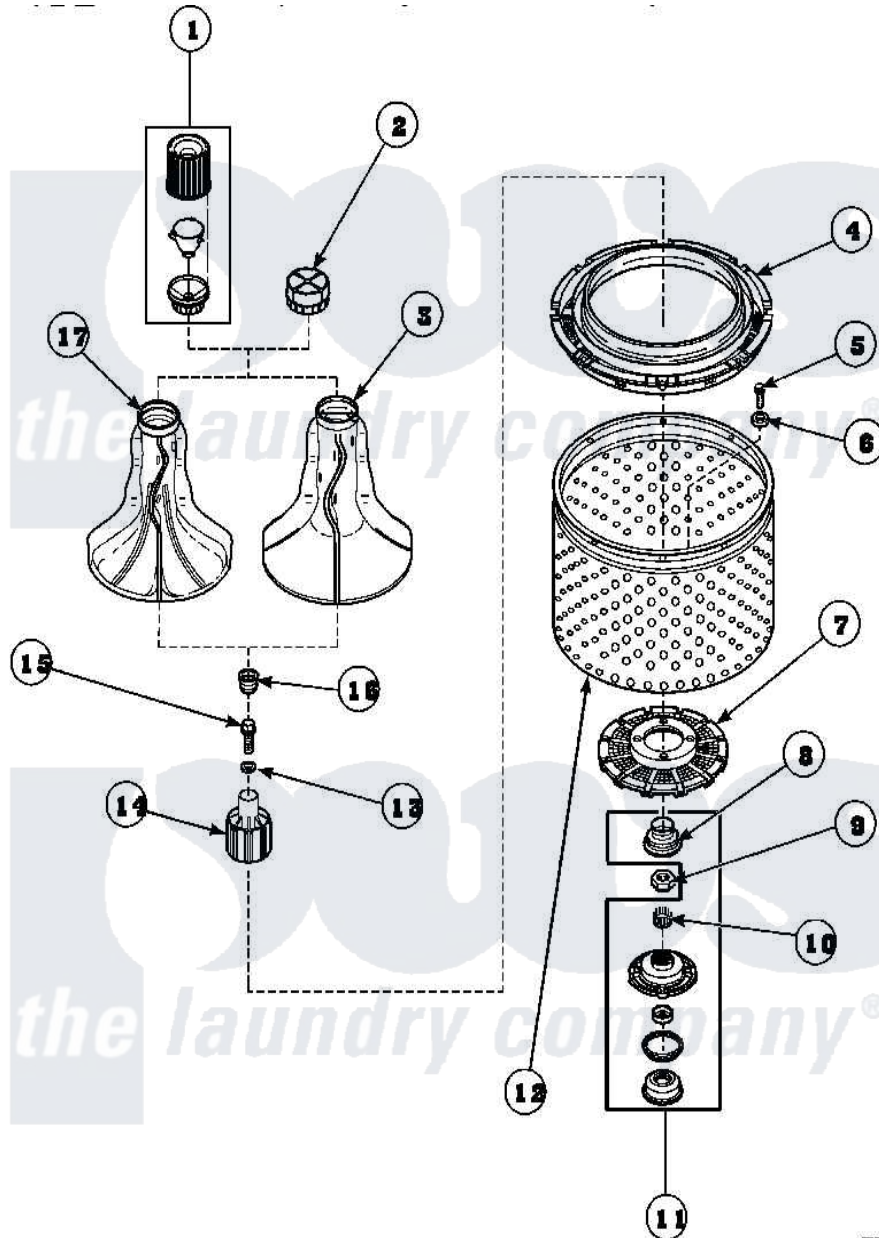

Amana LW8203W2 (BOM: PLW8203W2A) 03 - AGITATOR/DRIVE BELL/SEAL KIT/TUB & HUB

Amana Residential Amana LW8203W2 (BOM: PLW8203W2A) Washer Parts Parts Diagram 03 - AGITATOR/DRIVE BELL/SEAL KIT/TUB & HUB
 Click on the part number to view part

W2JCVW2A

Item	Original Part Number	Replaced By	Status	Part Description
1	36542	40002101W		Assembly, Fabric Softner
2	36515			Cap, Agitator
3	36507	40000501W		Agitator, Flex Vane
4	35035			Guard, Clothes
5	27202	W10116787		Screw
6	28094			Gasket
7	32998	39371		Filter Lin
8	36425	40016101		Seal, Bell Drive
9	Y29220	40016301		Nut, Lock
10	29728	40008301		Insert, Spline
11	495P3	R9900552		Hub And Seal
12	33501P	R9900144		Kit- Wash
13	36472			O-Ring
14	36443P	R9900189		Kit, Drive Bell And Seal
15	34288	40065102		Screw, Shoulder 1/4