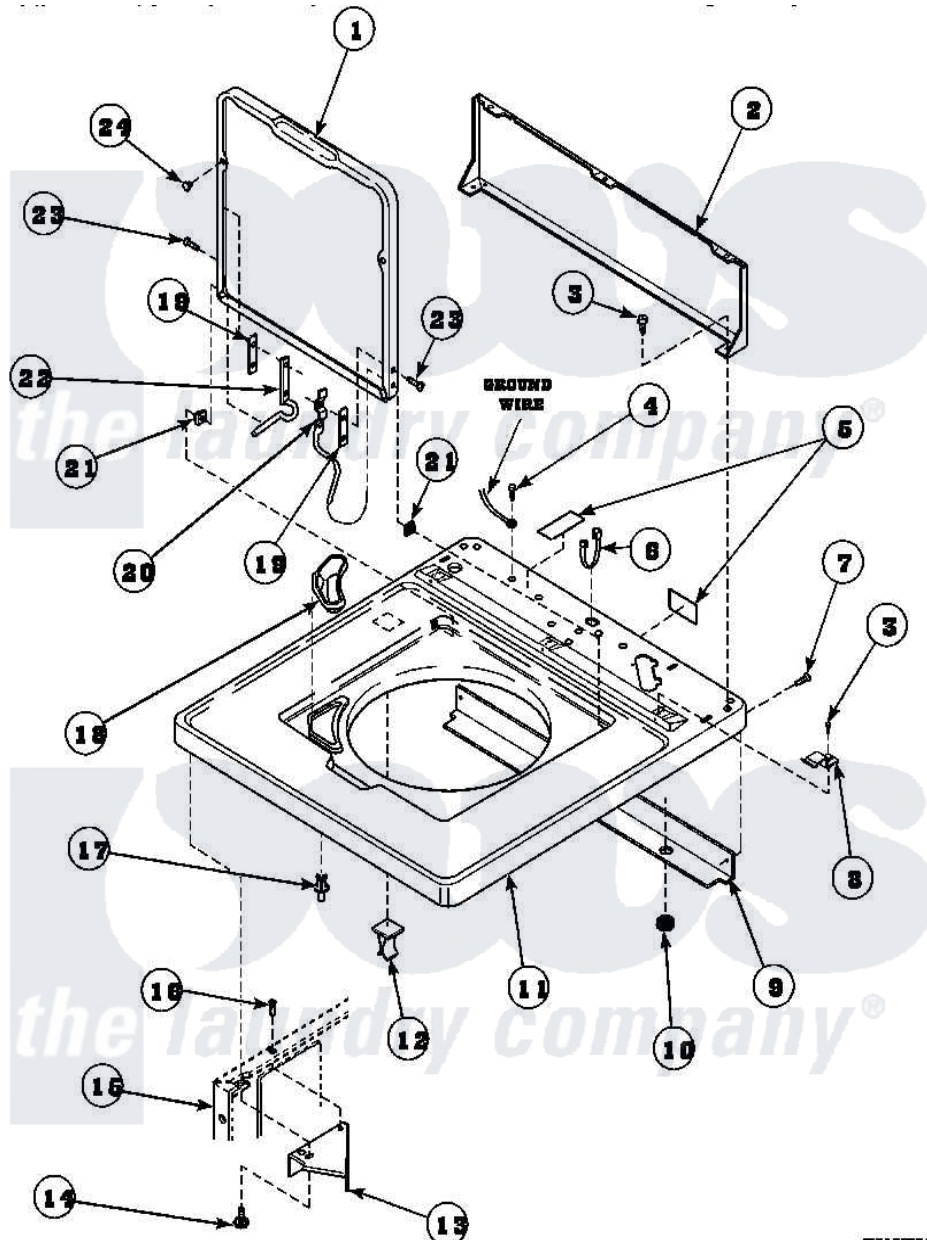

Amana LW8203W2 (BOM: PLW8203W2A) 05 - CAB TOP/LOADING DR & CTRL HOOD REAR PAN

Amana Residential Amana LW8203W2 (BOM: PLW8203W2A) Washer Parts Parts Diagram 05 - CAB TOP/LOADING DR & CTRL HOOD REAR PAN

Click on the part number to view part

Item	Original Part Number	Replaced By	Status	Part Description
2	34903		Not Available	PANEL, BACK HOOD (USE 37782)
3	23962	W10116760		Screw
4	52909			Screw, 10B-16 X 1/2 HeX
6	21903	211881		Grommet, Cord Part Not Used-Gas Models Only
7	27196	27001200		Screw
8	35887	40063901		Clip, Hold Down
11	34902_P		Not Available	CABINET TOP
12	36519		Not Available	CLIP
13	36034			Bracket, Director-Module
14	Y31644	27001200		Screw
15	34475_P		Not Available	CABINET
16	36035		Not Available	SCREW,8-18X3/8 PHIL FLT HD
17	56534			Barrel, Support

18	34776	Not Available	DISPENSER,BLEACH
19	34338		Gasket, Hinge
20	36437		Hinge, Lid R
21	33446	40008201	Bushing, Hinge
22	36513		Hinge, Left
23	34337	W10119828	Screw, Lid Hinge Mounting
24	21685	40038001	Bumper