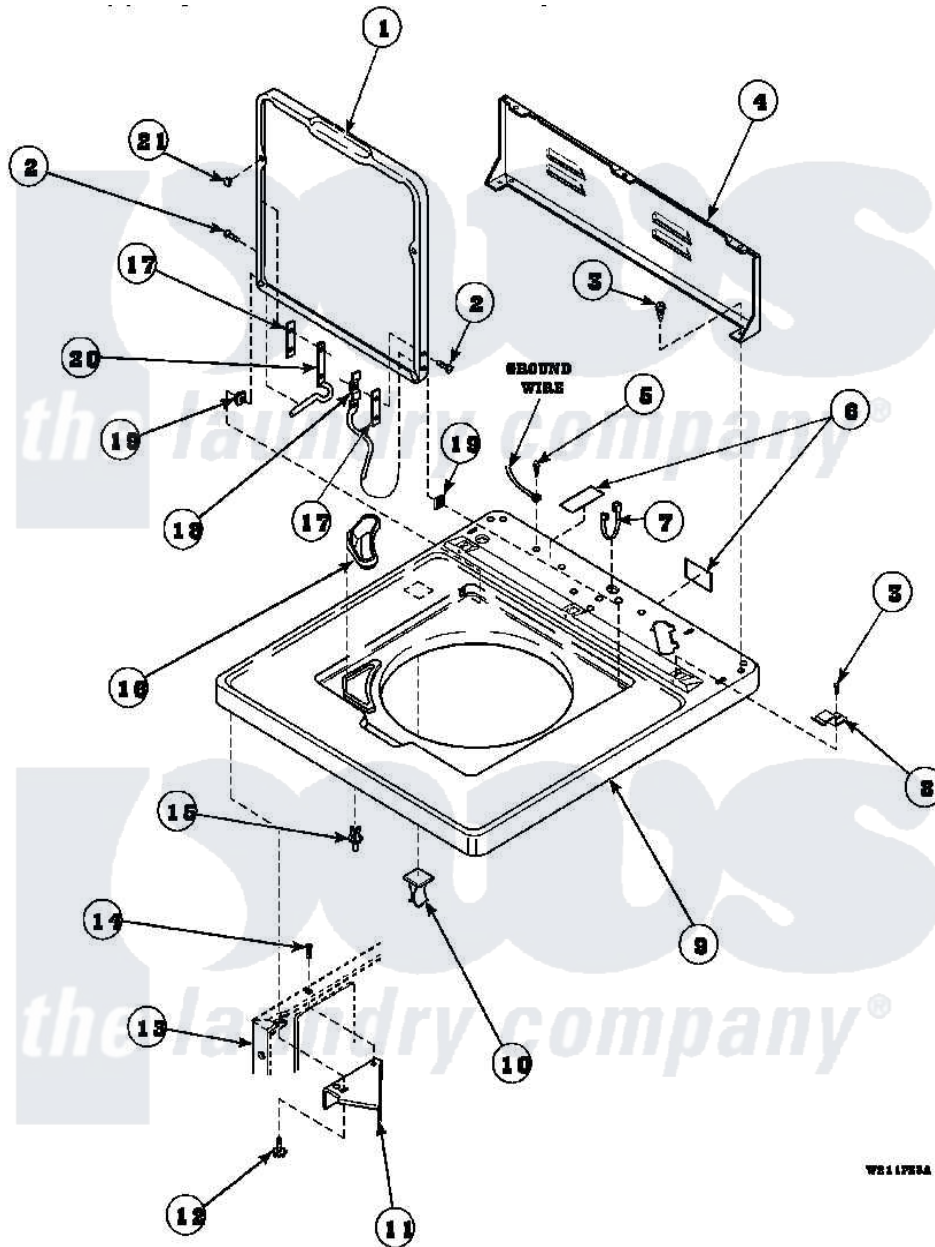

Amana LW8203W2 (BOM: PLW8203W2A) 06 - CAB TOP/LOADING DR & CTRL HOOD REAR PAN

WB11793A

Amana Residential Amana LW8203W2 (BOM: PLW8203W2A) Washer Parts Parts Diagram 06 - CAB TOP/LOADING DR & CTRL HOOD REAR PAN

[Click on the part number to view part](#)

Item	Original Part Number	Replaced By	Status	Part Description
1	33541_P		Not Available	LOADING DOOR
2	34337	W10119828		Screw, Lid Hinge Mounting
3	23962	W10116760		Screw
4	34903		Not Available	PANEL, BACK HOOD (USE 37782)
5	52909			Screw, 10B-16 X 1/2 HeX
6	24903		Not Available	STICKER,DISCONNECT POW
7	21903	211881		Grommet, Cord Part Not Used-Gas Models Only
8	35887	40063901		Clip, Hold Down
9	34902_P		Not Available	CABINET TOP
10	36519		Not Available	CLIP
11	36034			Bracket, Director-Module
12	Y31644	27001200		Screw
13	34475_P		Not Available	CABINET

14	36035	Not Available	SCREW,8-18X3/8 PHIL FLT HD
15	56534		Barrel, Support
16	34776	Not Available	DISPENSER,BLEACH
17	34338		Gasket, Hinge
18	36437		Hinge, Lid R
19	33446	40008201	Bushing, Hinge
20	36513		Hinge, Left
21	21685	40038001	Bumper
NI	26594P		Grease, Silicone - 2 Oz Tube