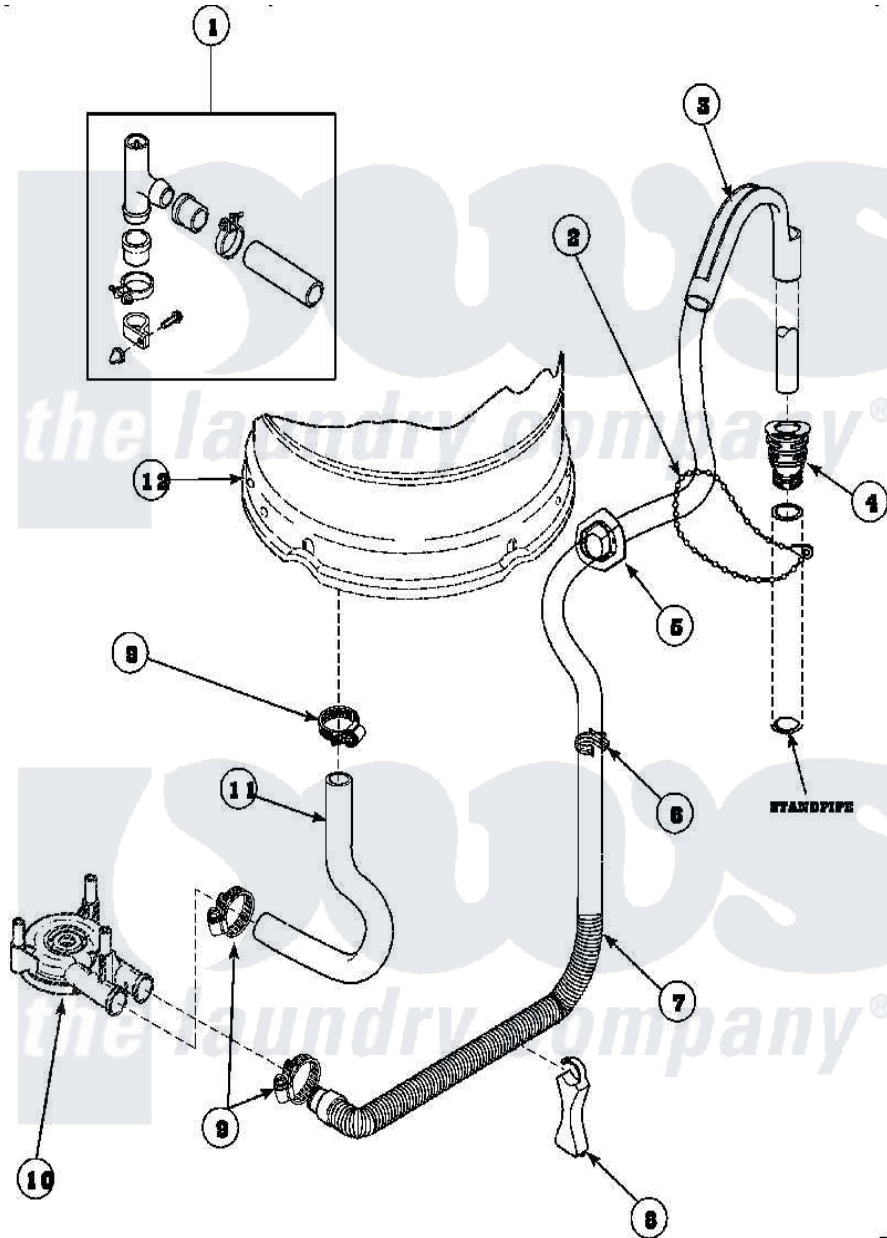

Amana LW8203W2 (BOM: PLW8203W2A) 07 - DRAIN HOSE AND SIPHON BREAK

Amana Residential Amana LW8203W2 (BOM: PLW8203W2A) Washer Parts Parts Diagram 07 - DRAIN HOSE AND SIPHON BREAK
 Click on the part number to view part

Item	Original Part Number	Replaced By	Status	Part Description
1	562P3	76660		Break-Sphn
2	33489	8539404		Tie-Wire
3	33615	22003814		Retainer, Drain Hose
4	36878	40008101		Adapter, Standpipe
5	32219			Relief, Strain
6	36014			Clip, Retainer-Hose
7	37245	40053901		Hose, Drain
8	36522			Hose Support
"	35487			Support, Hose
9	36802	285655		Clamp, Hose
10	36863P	27001233		Pump
11	35753			Hose, Tub To Pump-Ddp
12	34438P			Assembly, Outer Tub