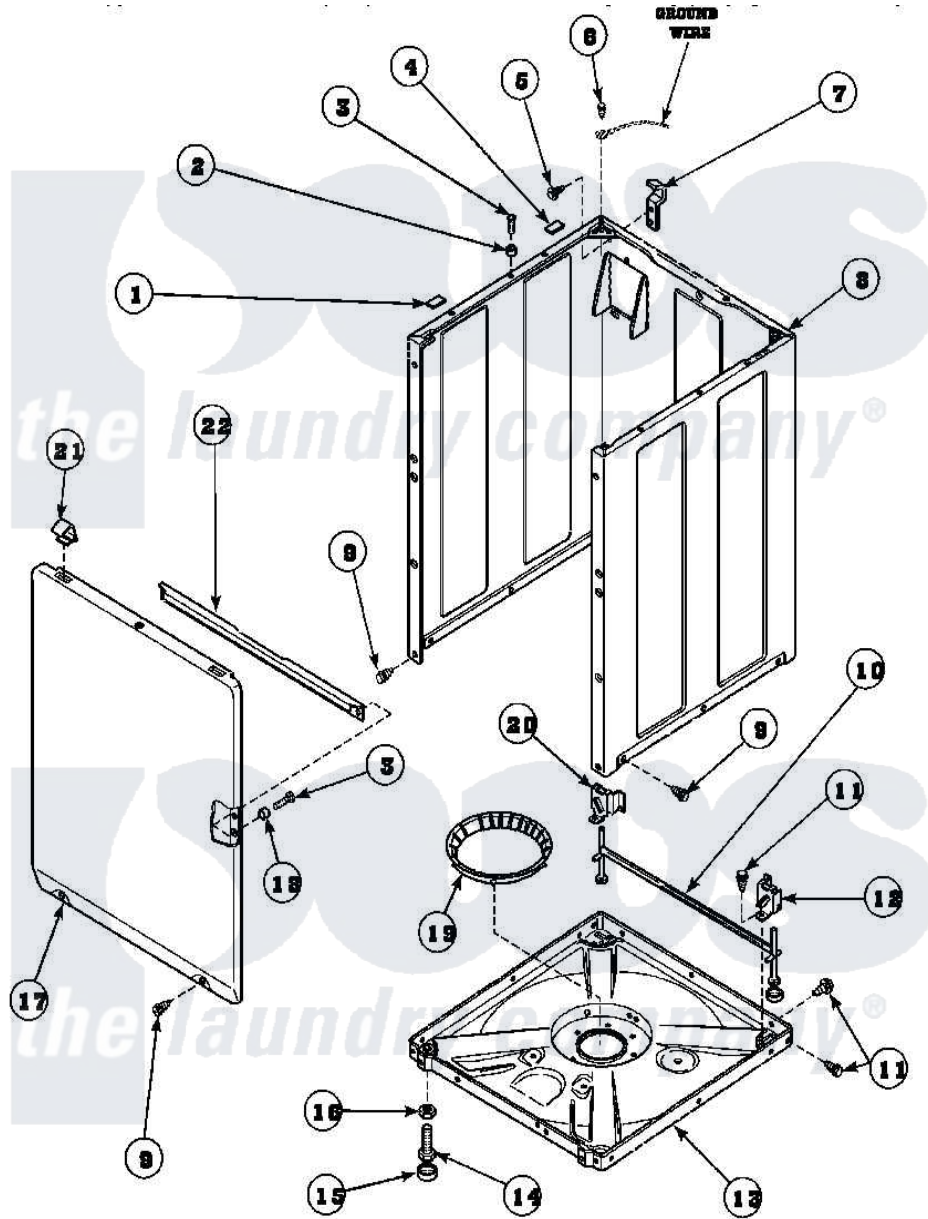

Amana LW8203W2 (BOM: PLW8203W2A) 08 - FRONT PANEL, BASE ASSY AND CABINET ASSY

W1182728A

Amana Residential Amana LW8203W2 (BOM: PLW8203W2A) Washer Parts Parts Diagram 08 - FRONT PANEL, BASE ASSY AND CABINET ASSY

[Click on the part number to view part](#)

Item	Original Part Number	Replaced By	Status	Part Description
1	Y56128			Pad, Bumper
2	56079	505187		Locator, Panel
3	32671	Y014874		Screw, Idler Arm And Sleeve
4	36226			Pad, Bumper .25
5	34499		Not Available	SCREW, No.10B X 1/4 TAP IN HX
6	23962	W10116760		Screw
7	Y27103			Hinge, Hold-Down Lug
8	34475_P		Not Available	CABINET
9	27196	27001200		Screw
10	34443			Assembly, Leg And Stabilizer
11	35148		Not Available	SCREW, 1/4-14 X 3/8 HX HD
12	36036		Not Available	BRACKET, SLL-RIGHT
13	36599P			Assembly Nut/ Leg Base
"	34434P			Assembly Nut/Leg Base

14	Y34319	22003428	Leg, Adjustable
15	34318	40016001	Foot, Rubber
16	Y21899	40038101	Nut, Leg
17	34656_P	Not Available	FRONT PANEL
18	28102		Locator, Panel
19	36108	Not Available	SNUBBER PAD & ISOLATOR
20	36037		Bracket, SII-Left
21	35865		Clip, Hold-Down Front Panel
22	Y35097	Not Available	BRACE, FRT PNL