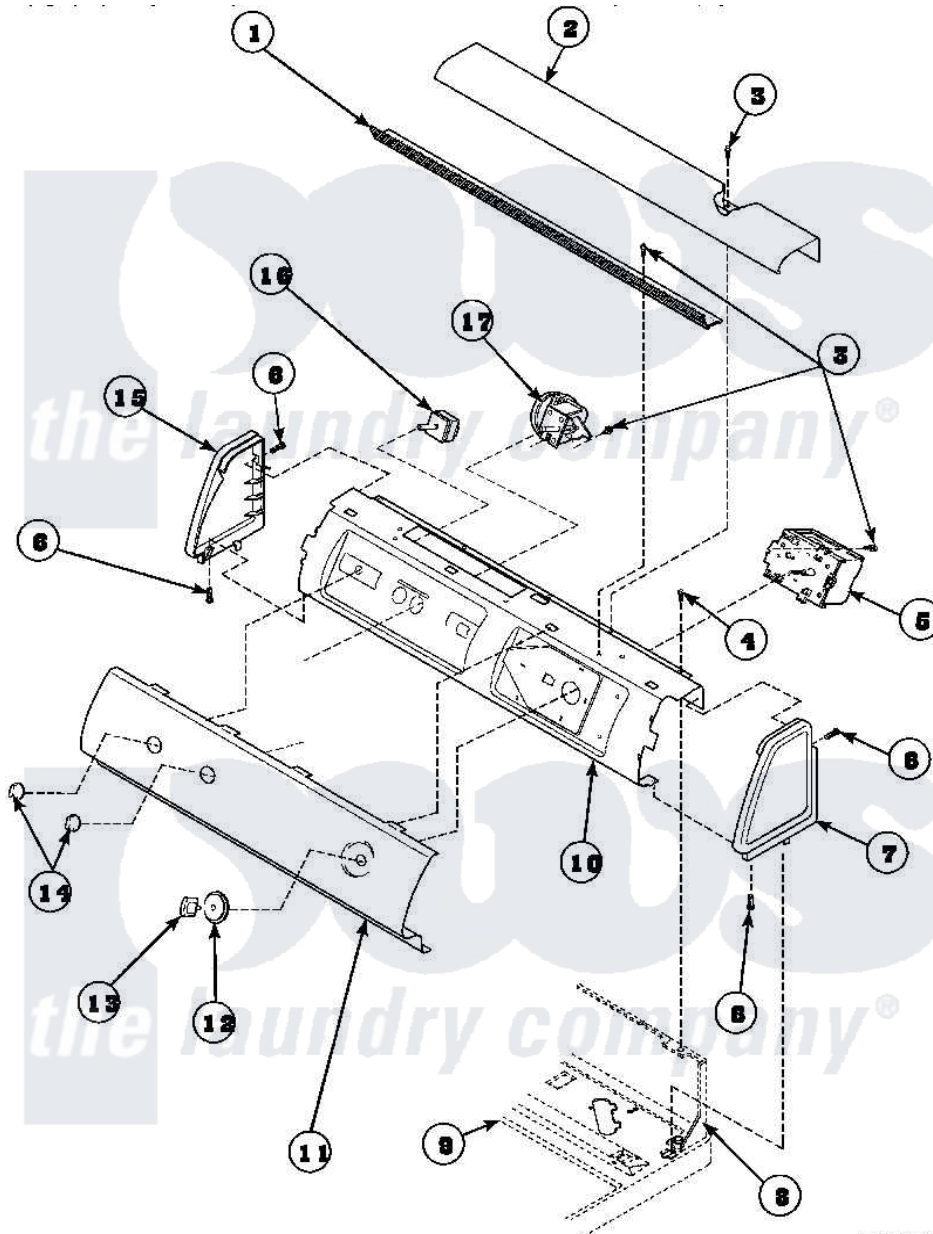

**Amana LW8203W2 (BOM: PLW8203W2A) 09 - GRAPHIC PANEL, CTRL
MTG PLATE AND CTRLS**

Amana Residential Amana LW8203W2 (BOM: PLW8203W2A) Washer Parts Parts Diagram 09 - GRAPHIC PANEL, CTRL MTG PLATE AND CTRLS
Click on the part number to view part

Item	Original Part Number	Replaced By	Status	Part Description
1	Y34826		Not Available	DIFFUSER,LAMP-CLEAR
2	34824		Not Available	TOP COVER
3	23962	W10116760		Screw
4	34904	489355		Screw, 8 X 1/2
5	31239	31239P		Timer 3 Cycle Package
6	501086	90767		Screw, 8A X 3/8 HeX Washer Head Tapping
7	34817		Not Available	END CAP(RIGHT)
8	34903		Not Available	PANEL, BACK HOOD (USE 37782)
9	34902_P		Not Available	CABINET TOP
10	34821		Not Available	CONTROL MOUNTING PLATE
11	36613		Not Available	GRAPHIC PANEL
12	36700		Not Available	TIMER KNOB SKIRT
13	35333		Not Available	TIMER KNOB

14	36701	Not Available	KNOB, TEMP
15	34818	Not Available	END CAP(LEFT)
16	35115		Switch, TemPerature 3 P
17	36045	40055101	Switch, Pressure