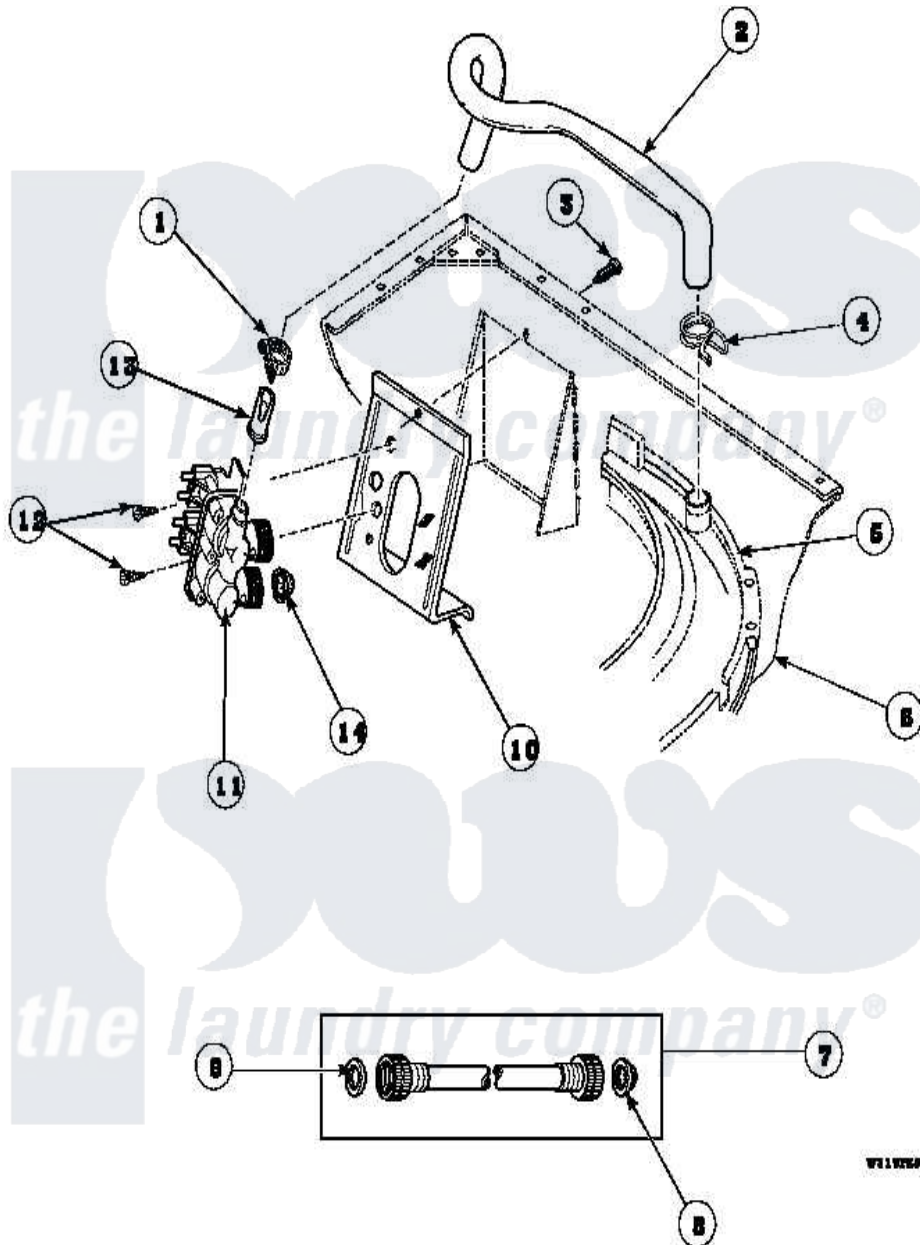

**Amana LW8203W2 (BOM: PLW8203W2A) 10 - INLET/FILL HOSE/MIXING VLV & MTG BRKT**

W1117244

Amana Residential Amana LW8203W2 (BOM: PLW8203W2A) Washer Parts Parts Diagram 10 - INLET/FILL HOSE/MIXING VLV & MTG BRKT  
 Click on the part number to view part

Item	Original Part Number	Replaced By	Status	Part Description
1	36801	<a href="#">596669</a>		Clamp, Manifold
2	35874	<a href="#">38155</a>		Hose, Mix Valve To TU
3	33562	<a href="#">27001200</a>		Screw
4	<a href="#">29210</a>			Hose Clamp
5	<a href="#">36025P</a>			Assembly, Tub Coverand Gasket
6	34475_P		Not Available	CABINET
7	20617		Not Available	HOSE, INLET (8 FT)
"	28330P	<a href="#">202860</a>		Inlet Hose Assembly
"	20618	<a href="#">21001467</a>		Hose- 10'
8	28605	<a href="#">22002960</a>		Strainer, Washer Inlet
9	20290	<a href="#">Y013783</a>		Washer, Inlet Hose
10	34972	<a href="#">39407</a>		Bracket, Valve
11	34963	<a href="#">34963P</a>		Valve Mixing Package
12	501086	<a href="#">00767</a>		Screw, 8A X 3/8 HeX Washer

12	301000	<a href="#">30107</a>	Head Tapping
13	34500	<a href="#">22001900</a>	Preventer, Back Flow
14	24122	<a href="#">22002960</a>	Strainer, Washer Inlet