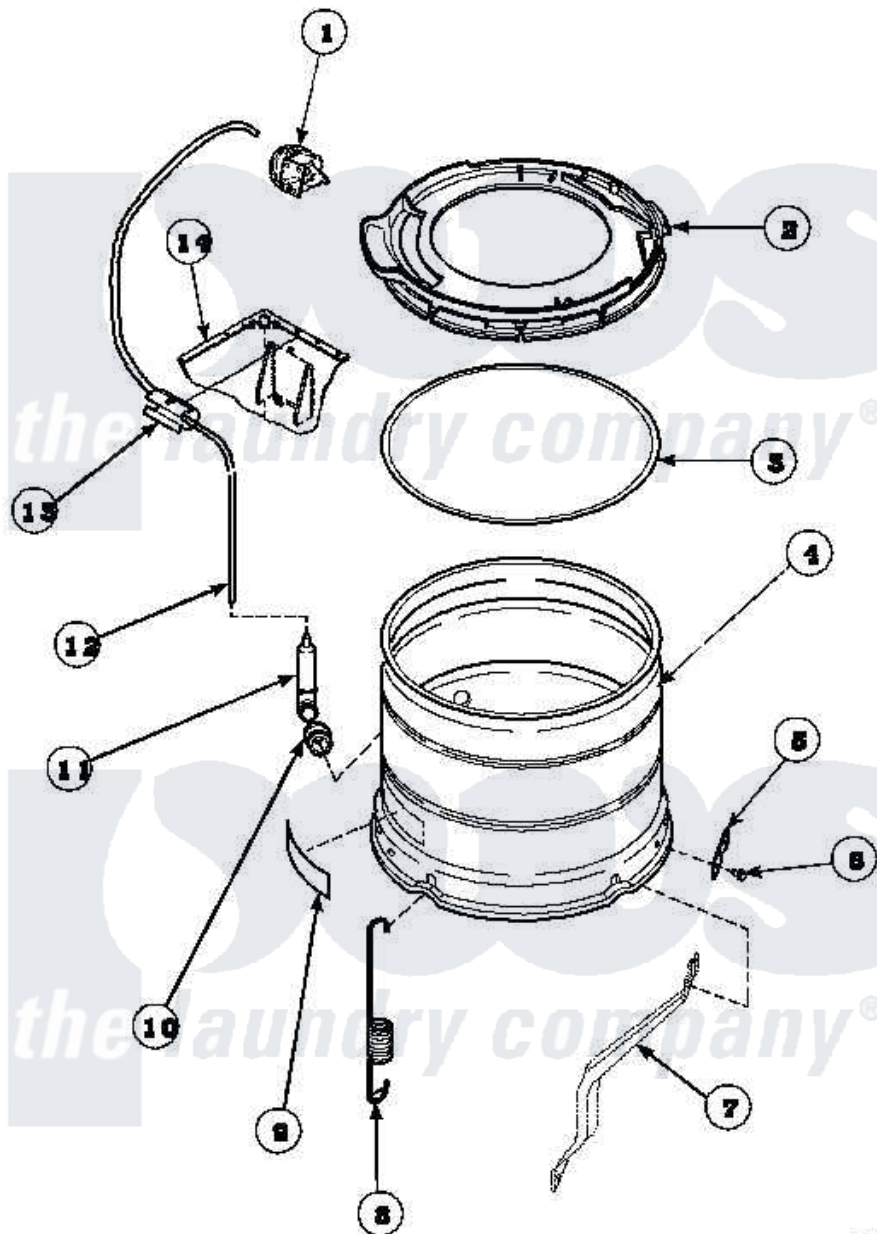

Amana LW8203W2 (BOM: PLW8203W2A) 13 - OUTER TUB, COVER AND PRESSURE HOSE

Amana Residential Amana LW8203W2 (BOM: PLW8203W2A) Washer Parts Parts Diagram 13 - OUTER TUB, COVER AND PRESSURE HOSE

[Click on the part number to view part](#)

Item	Original Part Number	Replaced By	Status	Part Description
1	36045	40055101		Switch, Pressure
2	36025P			Assembly, Tub Cover and Gasket
3	32857			Gasket, Tub Cover Small
4	34438P			Assembly, Outer Tub
5	27926			Plate, Leg .063
6	35369	40128701		Screw, 5/16-18 X .50
7	34471		Not Available	LEG,SUPPORT
8	35948			Spring, Leg-Large Tub
9	500049		Not Available	STICKER
10	29175	40037801		Grommet
11	30907	40008501		Assembly, Pressure Bulb
12	29213	39125		Tubing 31
13	36985		Not Available	CLIP, HOSE
14	34475_P		Not Available	CABINET