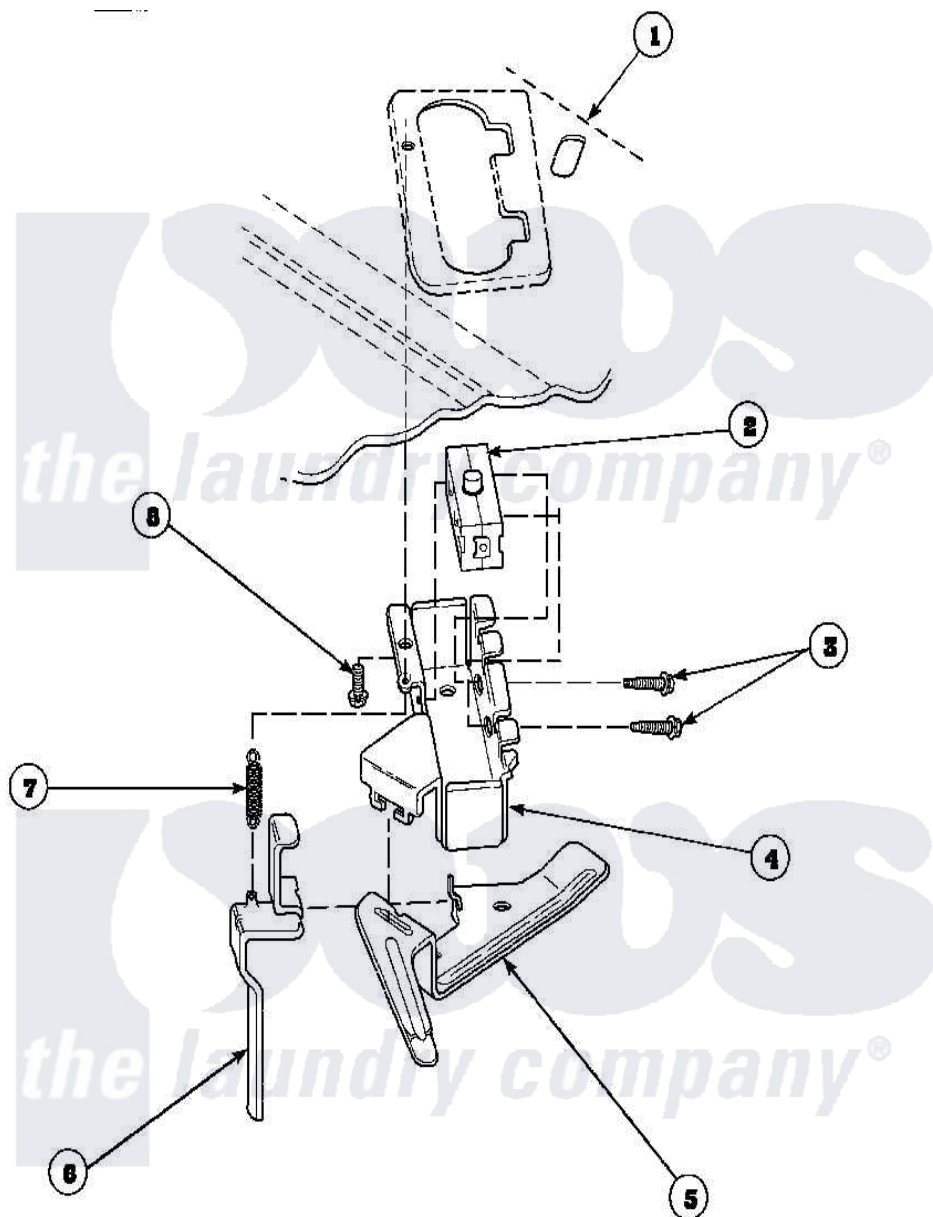

Amana LW8203W2 (BOM: PLW8203W2A) 14 - OUT-OF-BALANCE SWITCH

W240223A

Amana Residential Amana LW8203W2 (BOM: PLW8203W2A) Washer Parts Parts Diagram 14 - OUT-OF-BALANCE SWITCH

[Click on the part number to view part](#)

Item	Original Part Number	Replaced By	Status	Part Description
1	34902_P		Not Available	CABINET TOP
2	33445	27001095		Switch, Lid
3	36510			Screw
4	36497P			Kit, Switch Holder
5	33441			Arm, Actuator
6	33442			Lever, Unbalanced Load
7	33443			Spring
8	23962	W10116760		Screw