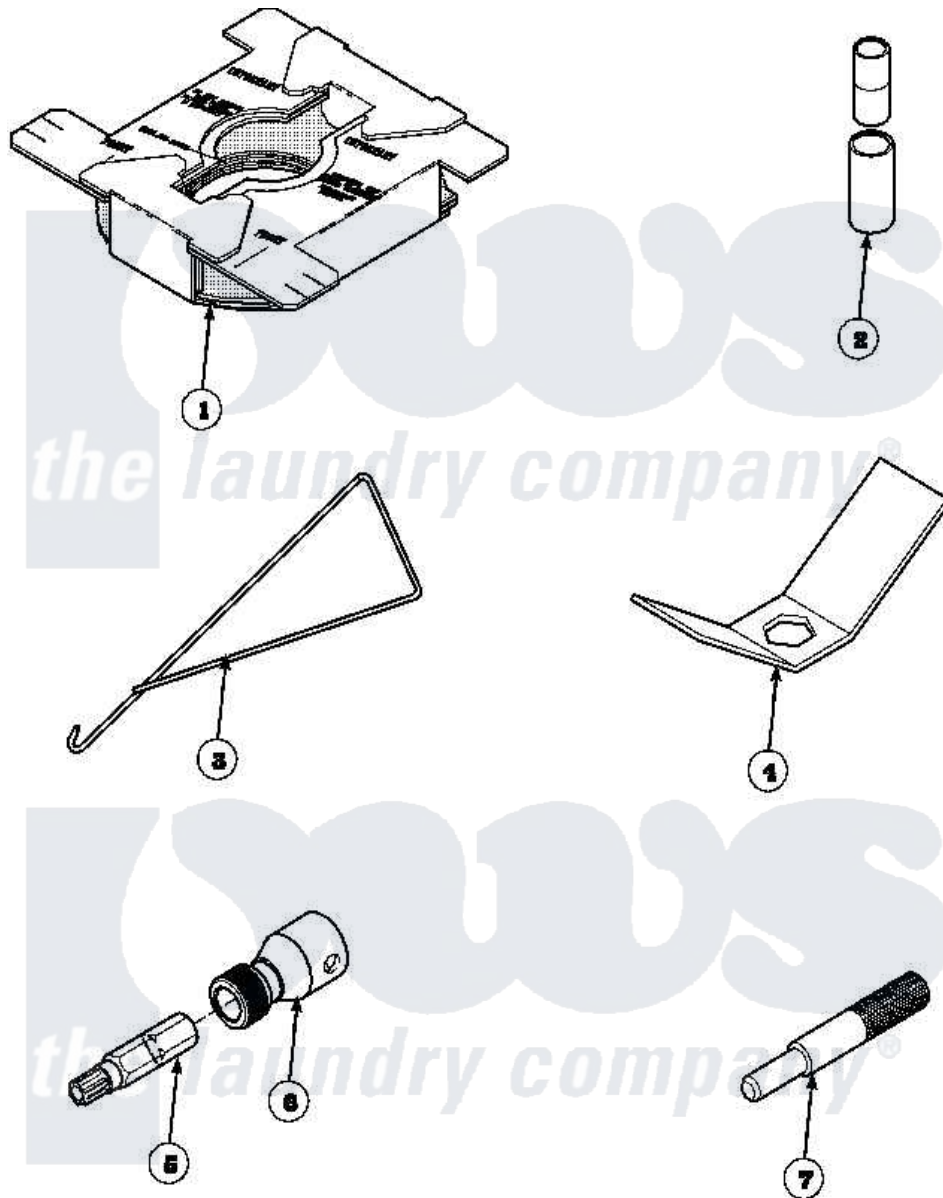

Amana LW8203W2 (BOM: PLW8203W2A) 16 - SPECIAL TOOLS

Amana Residential Amana LW8203W2 (BOM: PLW8203W2A) Washer Parts Parts Diagram 16 - SPECIAL TOOLS
 Click on the part number to view part

W10 107448

Item	Original Part Number	Replaced By	Status	Part Description
1	36926		Not Available	BRACE, SHIPPING
2	242P4			Installer, Spring
3	289P4	321P4		Hook, Spring
4	237P4	306P4		Hex Wrench
5	282P4			T25 Tamper Resistant Bit
6	24161			Torx Bit Holder
7	305P4		Not Available	TOOL, TRANSMISSION PI
NI	555P3	725P3		Kit