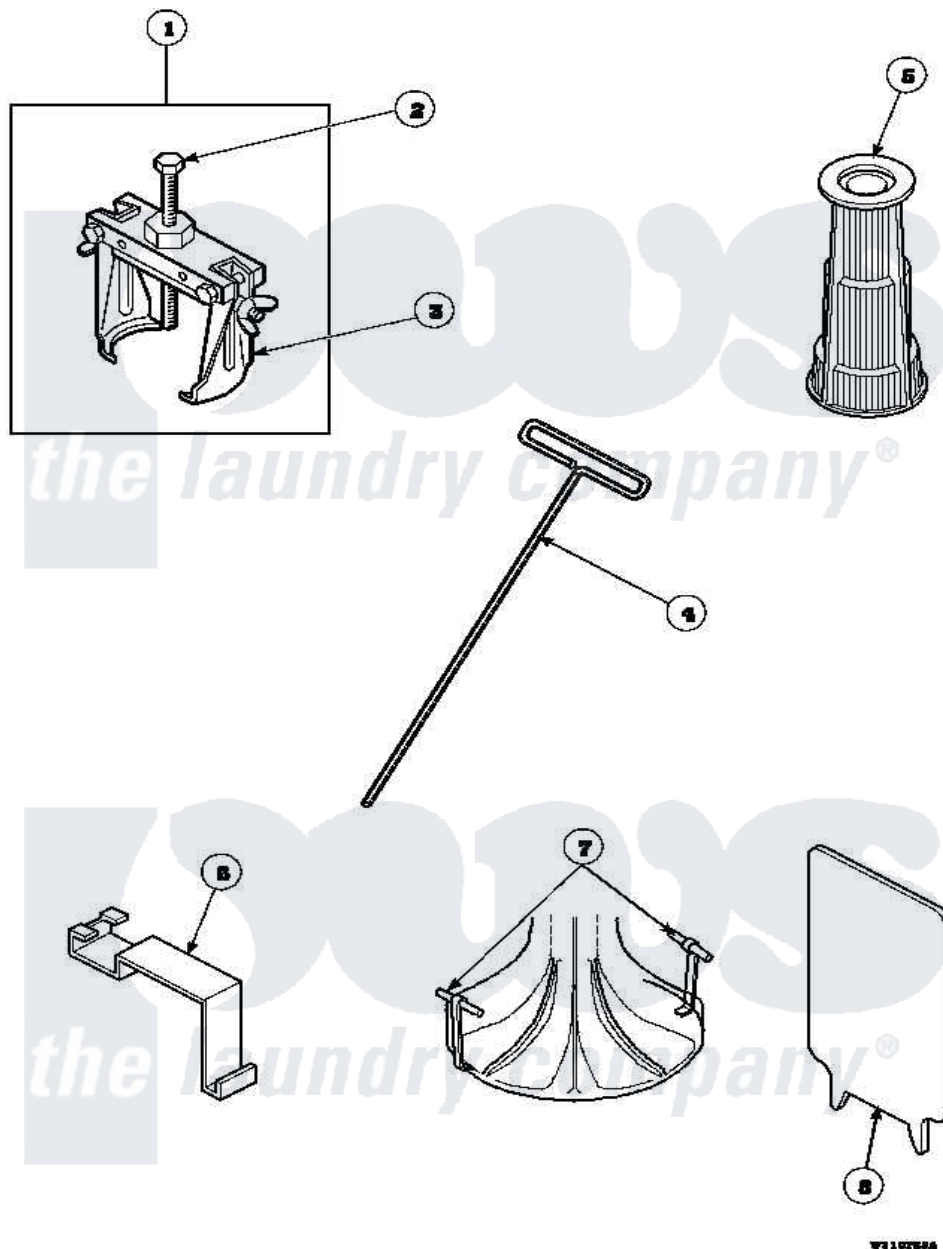

Amana LW8203W2 (BOM: PLW8203W2A) 17 - SPECIAL TOOLS

W8 1 0756A

Amana Residential Amana LW8203W2 (BOM: PLW8203W2A) Washer Parts Parts Diagram 17 - SPECIAL TOOLS

Click on the part number to view part

Item	Original Part Number	Replaced By	Status	Part Description
1	294P4			Bell Tool
2	294P4B			Drive Bell Bolt
3	294P4A			Jaw, Drive Bell Tool
4	291P4		Not Available	WRENCH, T - ALLEN
5	293P4			Seal Tool
6	273P4			Tub Cover Gasket Tool
7	254P4P			Agitator Hooks
8	272P4			Tool, Lid Switch Instal
NI	555P3	725P3		Kit