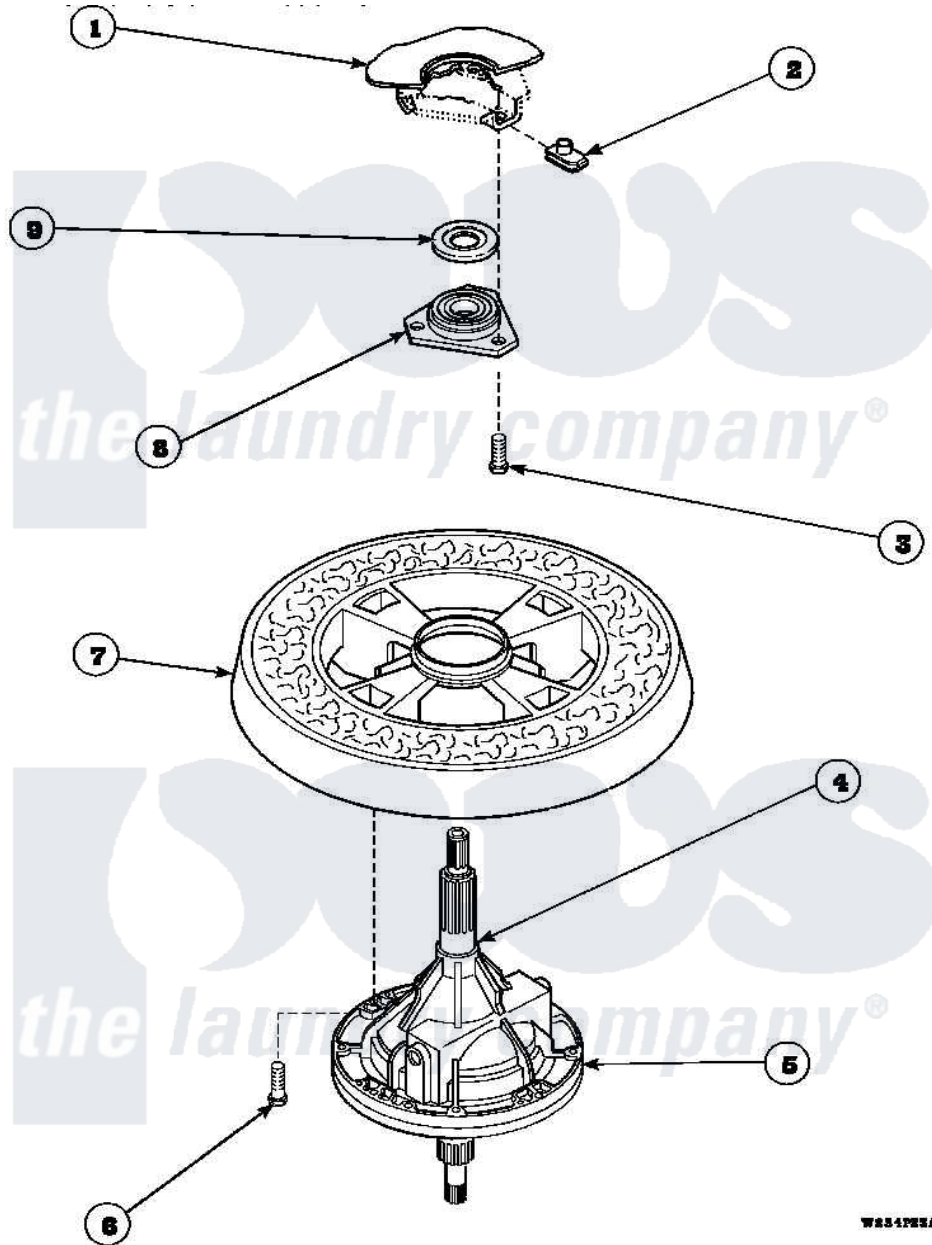

Amana LW8203W2 (BOM: PLW8203W2A) 19 - TRANSMISSION ASSY AND BALANCING RING

Amana Residential Amana LW8203W2 (BOM: PLW8203W2A) Washer Parts Parts Diagram 19 - TRANSMISSION ASSY AND BALANCING RING

Click on the part number to view part

Item	Original Part Number	Replaced By	Status	Part Description
1	34438P			Assembly, Outer Tub
2	27222			Nut, Retainer 5/16-18
3	36991	3400500		Bolt, 3405245 5/16-18 X 3/4
4	27604P			Never-Seeze 1 Oz Tube
5	34526P			Assembly, Transmission
6	37047		Not Available	SCREW, CAP
7	34731		Not Available	ASSY,BALANCE RING-COMPL
8	27182	40004201P		Main Bearing Assembly
9	27187			Flinger